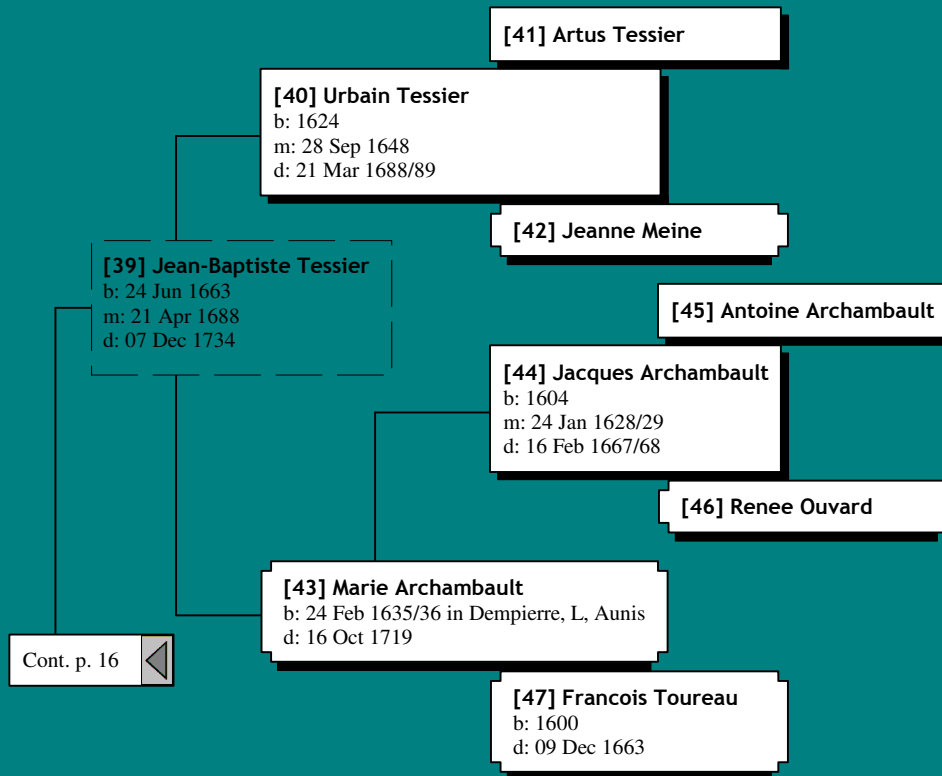

# Ancestors of Anita Marie Boerjan (22 of 62)

# Ancestors of Anita Marie Boerjan (24 of 62)

*Ancestors of Anita Marie Boerjan (36 of 62)*

*Ancestors of Anita Marie Boerjan (40 of 62)*

Cont. p. 16 ◀

[36] Francois Juin

[35] Jeanne Juin  
b: 1655

[37] Anne Charlotte Unknown

*Ancestors of Anita Marie Boerjan (52 of 62)*

[154] Thomas Rivard

[153] Pierre Rivard  
m: 11 Nov 1613  
d: 05 Apr 1652

Cont. p. 36

[155] Jeanne Chevreau

[154] Thomas Rivard

[153] Pierre Rivard  
m: 11 Nov 1613  
d: 05 Apr 1652

Cont. p. 52

[155] Jeanne Chevreau