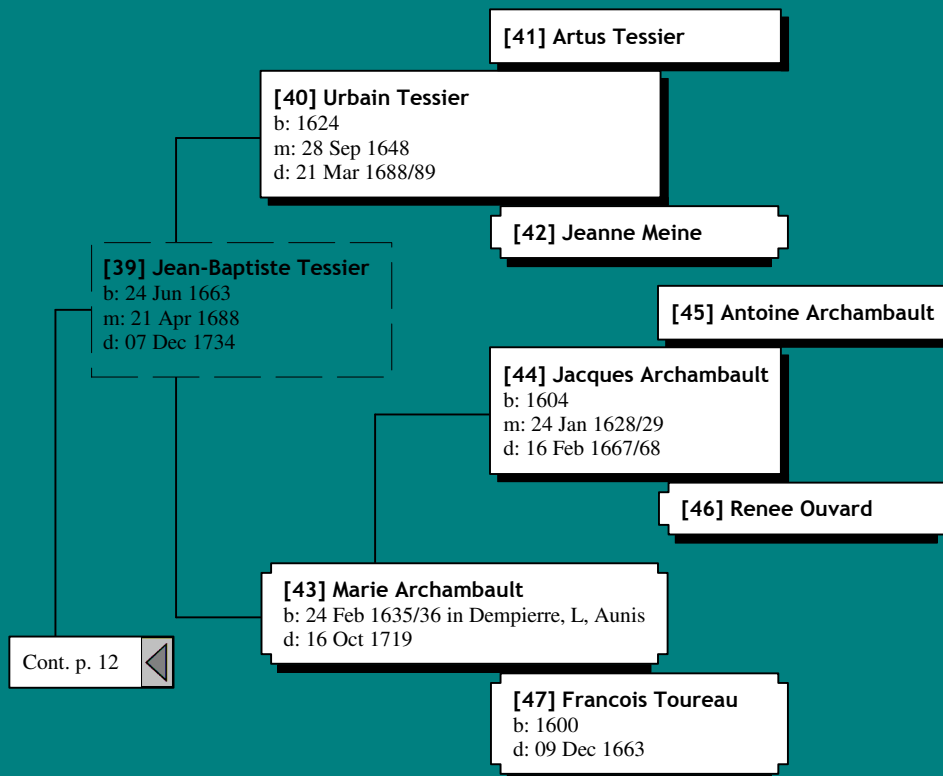

# Ancestors of Anita Marie Boerjan (19 of 62)

*Ancestors of Anita Marie Boerjan (20 of 62)*

# Ancestors of Anita Marie Boerjan (22 of 62)

# Ancestors of Anita Marie Boerjan (24 of 62)

*Ancestors of Anita Marie Boerjan (36 of 62)*

*Ancestors of Anita Marie Boerjan (40 of 62)*

Cont. p. 16 ◀

[36] Francois Juin

[35] Jeanne Juin  
b: 1655

[37] Anne Charlotte Unknown