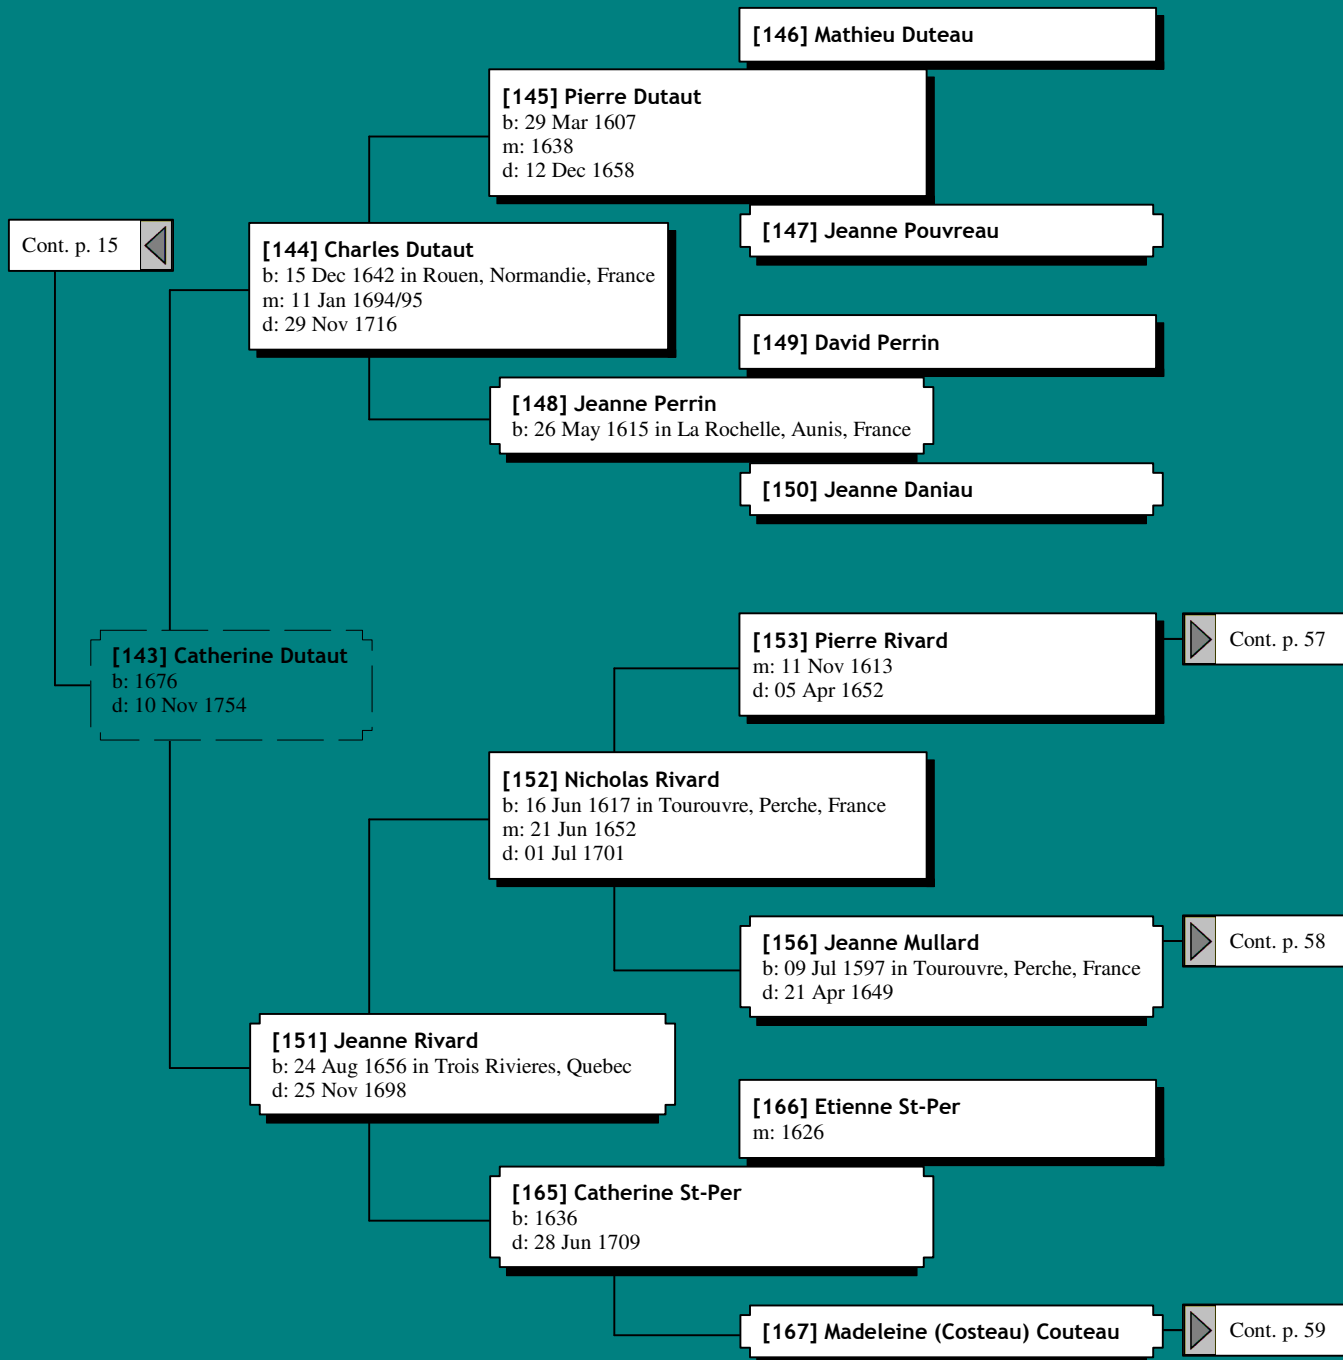

# Ancestors of Anita Marie Boerjan (22 of 62)

# Ancestors of Anita Marie Boerjan (24 of 62)

*Ancestors of Anita Marie Boerjan (36 of 62)*

*Ancestors of Anita Marie Boerjan (40 of 62)*

Cont. p. 16 ◀

[36] Francois Juin

[35] Jeanne Juin  
b: 1655

[37] Anne Charlotte Unknown

*Ancestors of Anita Marie Boerjan (52 of 62)*

[154] Thomas Rivard

[153] Pierre Rivard  
m: 11 Nov 1613  
d: 05 Apr 1652

Cont. p. 36

[155] Jeanne Chevreau

[154] Thomas Rivard

[153] Pierre Rivard  
m: 11 Nov 1613  
d: 05 Apr 1652

Cont. p. 52

[155] Jeanne Chevreau