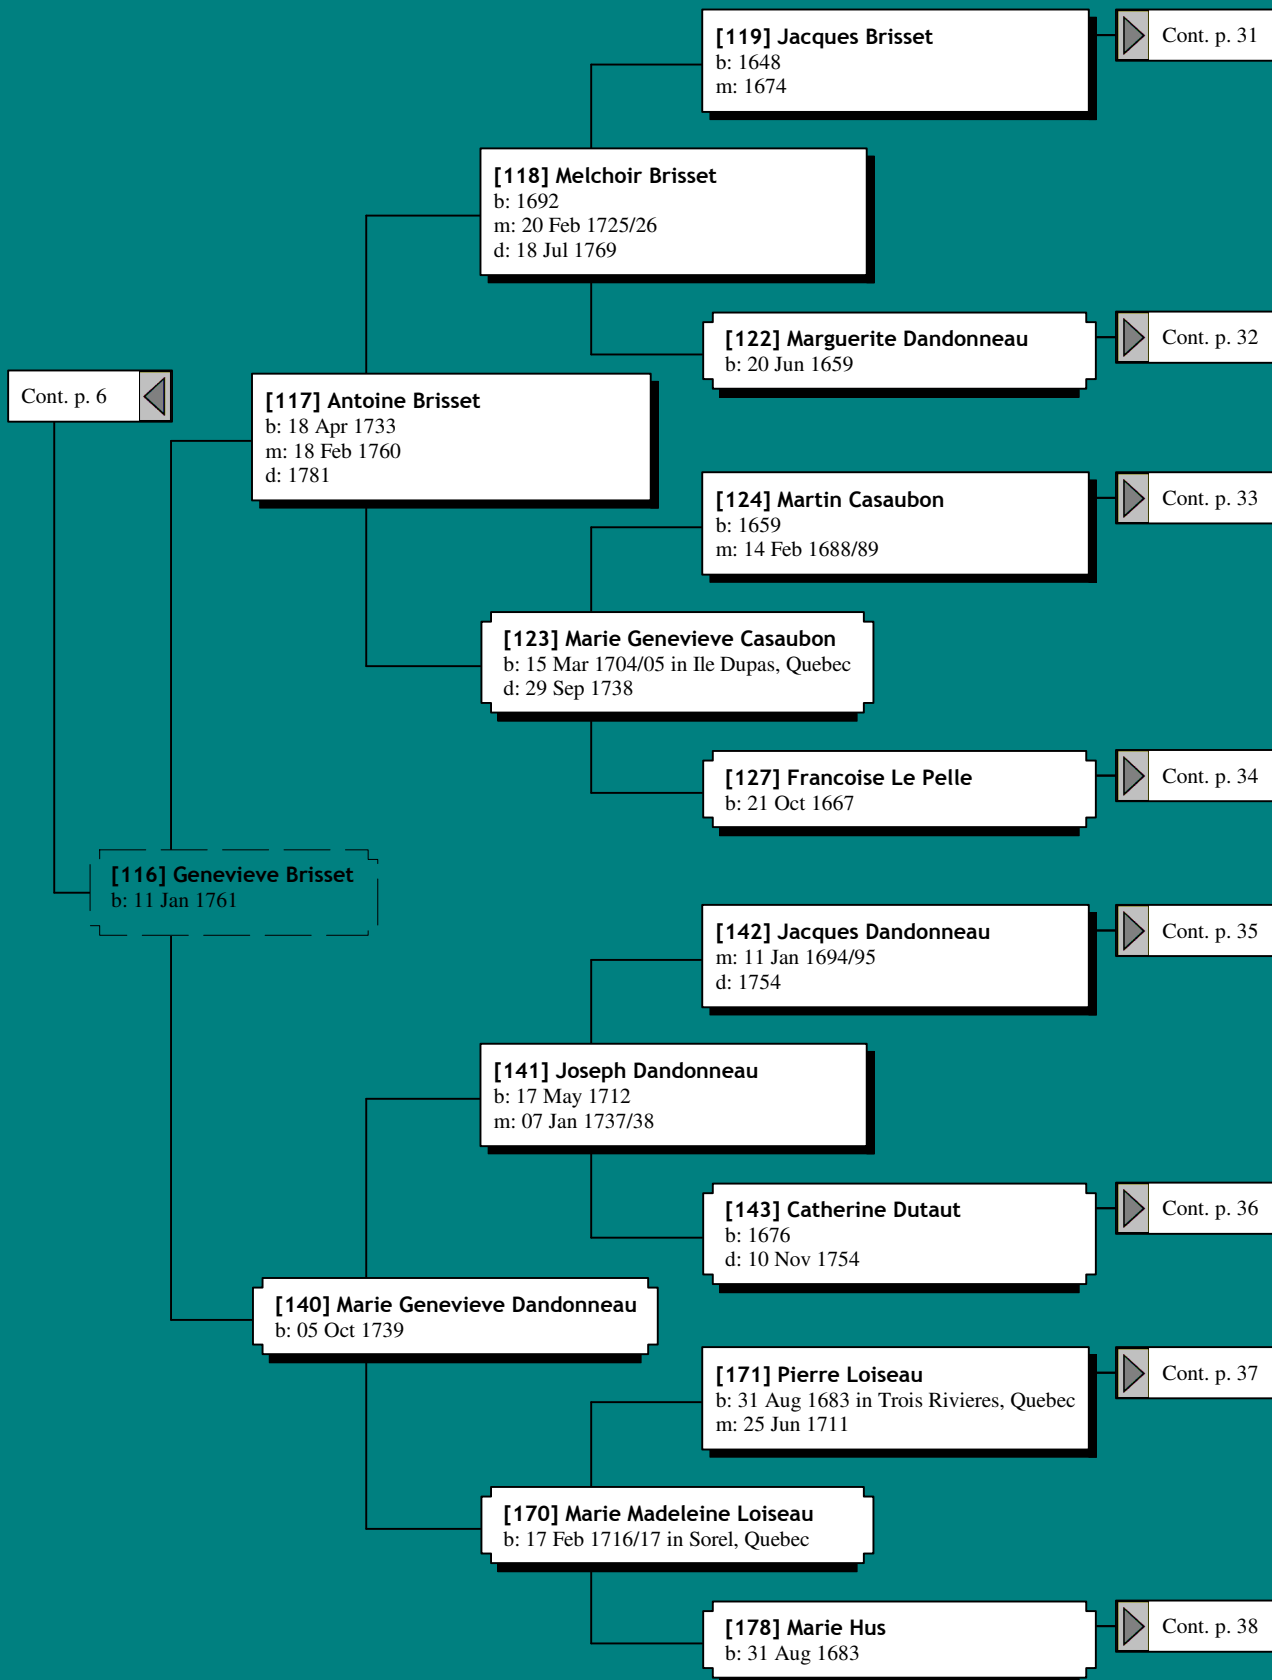

Ancestors of Anita Marie Boerjan (15 of 62)