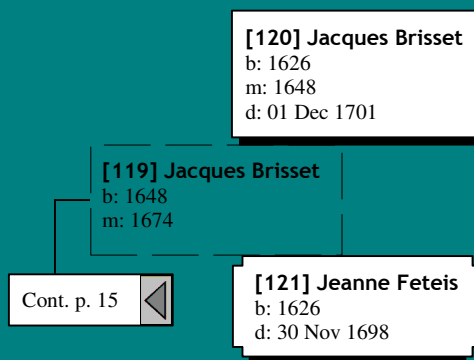

# Ancestors of Anita Marie Boerjan (22 of 62)

# Ancestors of Anita Marie Boerjan (24 of 62)

*Ancestors of Anita Marie Boerjan (36 of 62)*

*Ancestors of Anita Marie Boerjan (40 of 62)*

Cont. p. 16 ◀

[36] Francois Juin

[35] Jeanne Juin  
b: 1655

[37] Anne Charlotte Unknown

*Ancestors of Anita Marie Boerjan (52 of 62)*

[154] Thomas Rivard

[153] Pierre Rivard  
m: 11 Nov 1613  
d: 05 Apr 1652

Cont. p. 36

[155] Jeanne Chevreau

[154] Thomas Rivard

[153] Pierre Rivard  
m: 11 Nov 1613  
d: 05 Apr 1652