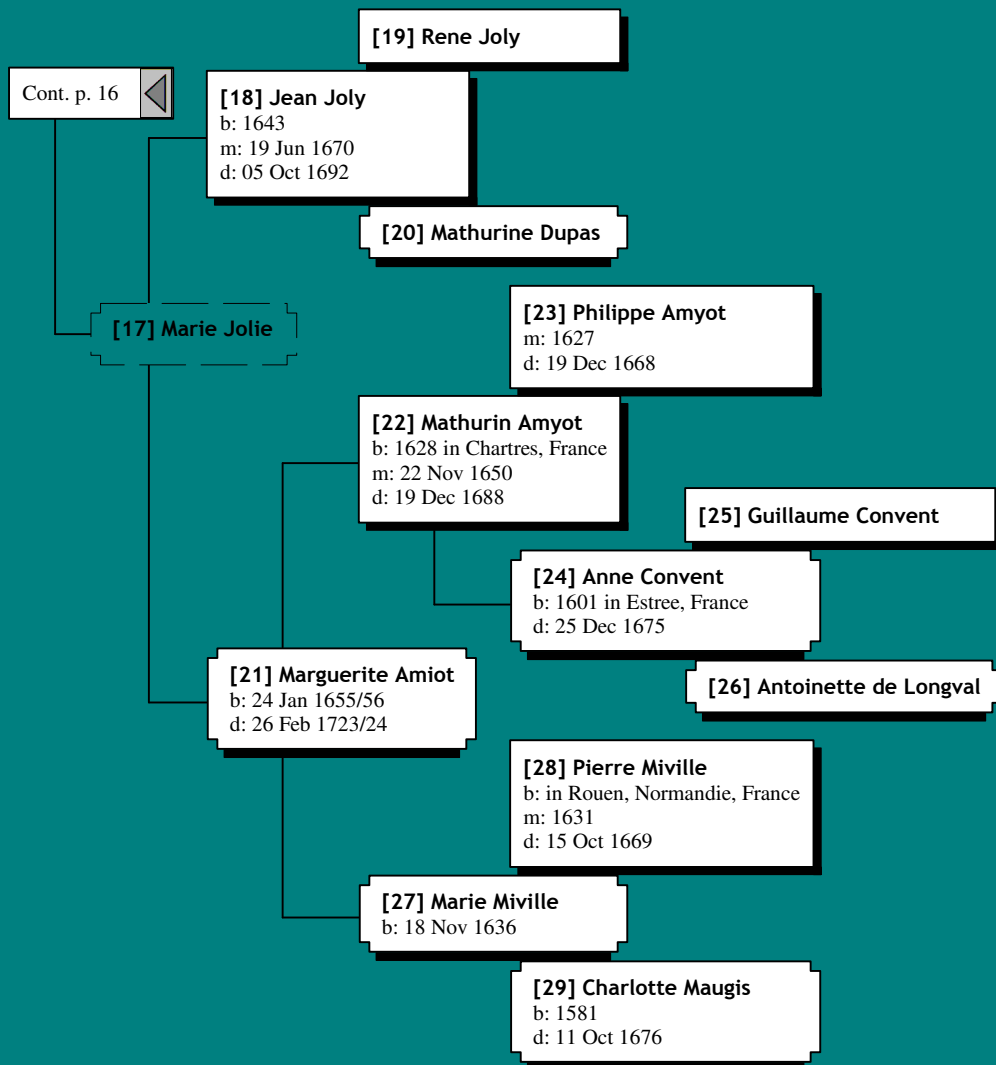

# Ancestors of Anita Marie Boerjan (22 of 62)

# Ancestors of Anita Marie Boerjan (24 of 62)

*Ancestors of Anita Marie Boerjan (36 of 62)*

*Ancestors of Anita Marie Boerjan (40 of 62)*

Cont. p. 16 ◀

[36] Francois Juin

[35] Jeanne Juin  
b: 1655

[37] Anne Charlotte Unknown

*Ancestors of Anita Marie Boerjan (52 of 62)*

[154] Thomas Rivard

[153] Pierre Rivard  
m: 11 Nov 1613  
d: 05 Apr 1652

Cont. p. 36

[155] Jeanne Chevreau

[154] Thomas Rivard

[153] Pierre Rivard  
m: 11 Nov 1613  
d: 05 Apr 1652

Cont. p. 52

[155] Jeanne Chevreau