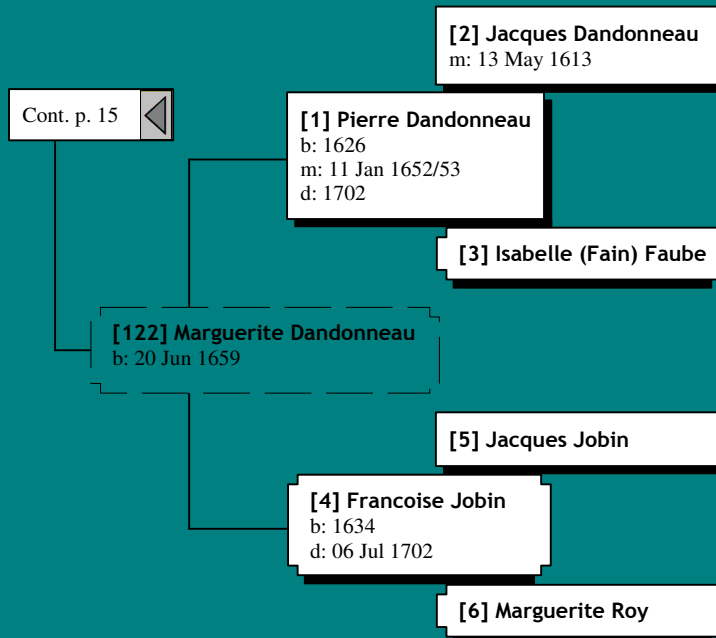

# Ancestors of Anita Marie Boerjan (22 of 62)

# Ancestors of Anita Marie Boerjan (24 of 62)

*Ancestors of Anita Marie Boerjan (36 of 62)*

*Ancestors of Anita Marie Boerjan (40 of 62)*

Cont. p. 16 ◀

[36] Francois Juin

[35] Jeanne Juin  
b: 1655

[37] Anne Charlotte Unknown

*Ancestors of Anita Marie Boerjan (52 of 62)*

[154] Thomas Rivard

[153] Pierre Rivard  
m: 11 Nov 1613  
d: 05 Apr 1652

Cont. p. 36

[155] Jeanne Chevreau

[154] Thomas Rivard

[153] Pierre Rivard  
m: 11 Nov 1613  
d: 05 Apr 1652

Cont. p. 52

[155] Jeanne Chevreau