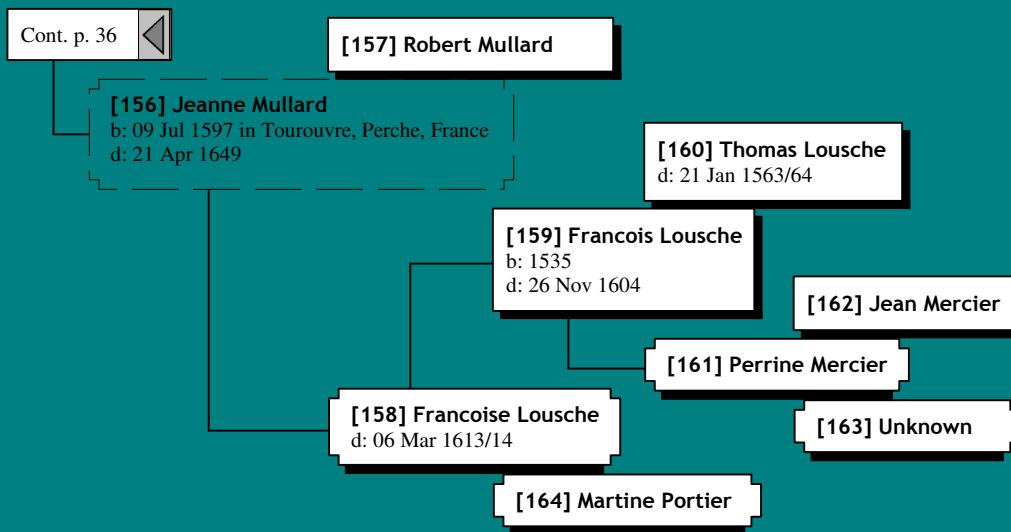

# Ancestors of Anita Marie Boerjan (24 of 62)

*Ancestors of Anita Marie Boerjan (36 of 62)*

*Ancestors of Anita Marie Boerjan (40 of 62)*

Cont. p. 16 ◀

[36] Francois Juin

[35] Jeanne Juin  
b: 1655

[37] Anne Charlotte Unknown

*Ancestors of Anita Marie Boerjan (52 of 62)*

[154] Thomas Rivard

[153] Pierre Rivard  
m: 11 Nov 1613  
d: 05 Apr 1652

Cont. p. 36

[155] Jeanne Chevreau

[154] Thomas Rivard

[153] Pierre Rivard  
m: 11 Nov 1613  
d: 05 Apr 1652

Cont. p. 52

[155] Jeanne Chevreau