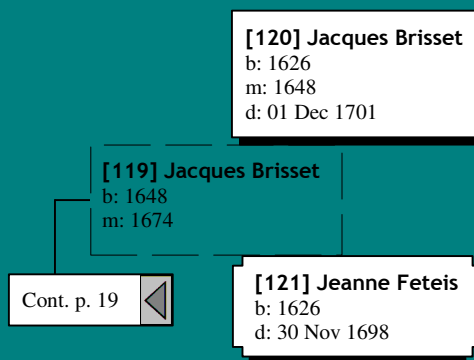

# Ancestors of Anita Marie Boerjan (22 of 62)

# Ancestors of Anita Marie Boerjan (24 of 62)

*Ancestors of Anita Marie Boerjan (36 of 62)*

*Ancestors of Anita Marie Boerjan (40 of 62)*

Cont. p. 16 ◀

[36] Francois Juin

[35] Jeanne Juin  
b: 1655

[37] Anne Charlotte Unknown

*Ancestors of Anita Marie Boerjan (52 of 62)*

[154] Thomas Rivard

[153] Pierre Rivard  
m: 11 Nov 1613  
d: 05 Apr 1652

Cont. p. 36

[155] Jeanne Chevreau

[154] Thomas Rivard

[153] Pierre Rivard  
m: 11 Nov 1613  
d: 05 Apr 1652