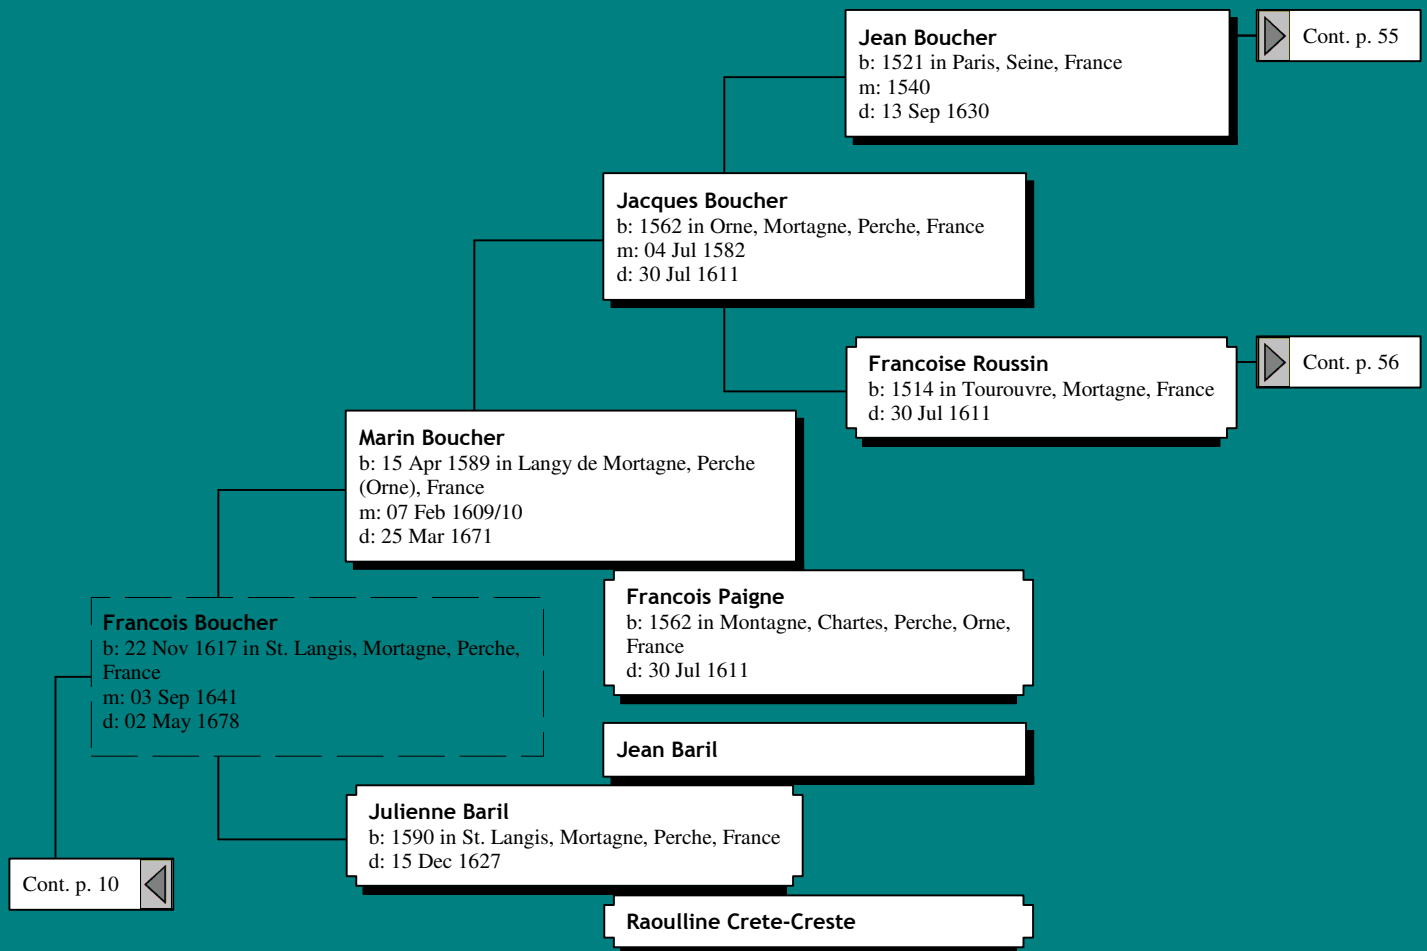

# Ancestors of Anita Marie Boerjan (17 of 62)

*Ancestors of Anita Marie Boerjan (18 of 62)*

# Ancestors of Anita Marie Boerjan (19 of 62)

*Ancestors of Anita Marie Boerjan (20 of 62)*

# Ancestors of Anita Marie Boerjan (22 of 62)