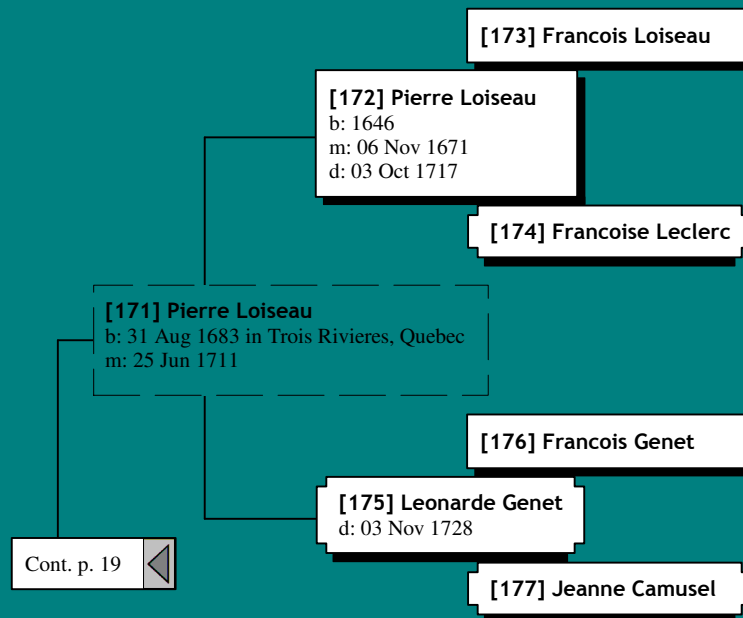

# Ancestors of Anita Marie Boerjan (24 of 62)

*Ancestors of Anita Marie Boerjan (36 of 62)*

*Ancestors of Anita Marie Boerjan (40 of 62)*

Cont. p. 16 ◀

[36] Francois Juin

[35] Jeanne Juin  
b: 1655

[37] Anne Charlotte Unknown

*Ancestors of Anita Marie Boerjan (52 of 62)*

[154] Thomas Rivard

[153] Pierre Rivard  
m: 11 Nov 1613  
d: 05 Apr 1652

Cont. p. 36

[155] Jeanne Chevreau

[154] Thomas Rivard

[153] Pierre Rivard  
m: 11 Nov 1613  
d: 05 Apr 1652

Cont. p. 52

[155] Jeanne Chevreau