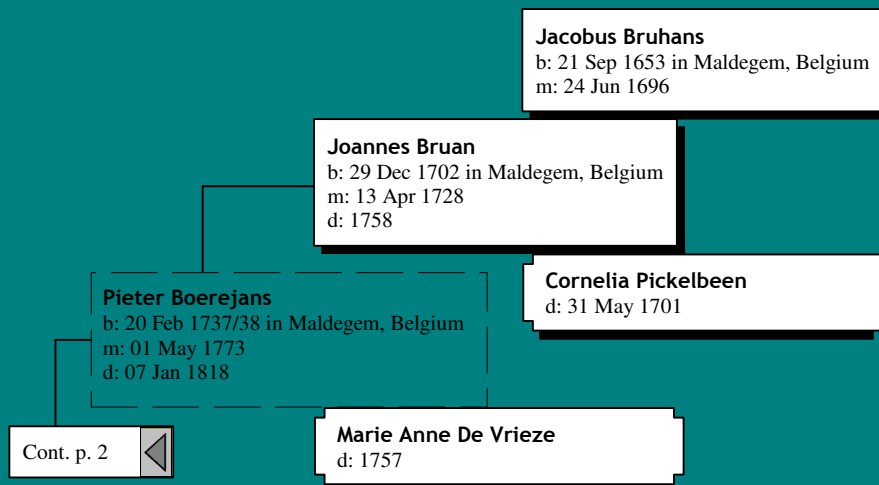

Cont. p. 7

**Julia Farley**

b: 30 May 1878 in Belle River, Rochester County, Ontario  
d: 31 Dec 1955

**Valerie Allard**

b: 06 Mar 1849 in St. Cuthbert, Quebec  
d: 03 Mar 1884

Cont. p. 8

*Ancestors of Anita Marie Boerjan (2 of 62)*

**Pieter Franciest Gaelens**  
b: 1870

**Eduard Gaelens**  
b: 23 Aug 1836 in Oost Eecloo, Belgium  
m: 12 Aug 1864

Cont. p. 1 

**Marie Theresia van Hoecke**  
b: 1773

Cont. p. 1 

**Livinus Hollebosch**  
d: 23 Aug 1857

**Virginie Hollebosch**  
b: 19 Oct 1843 in Oost Eecloo, Belgium

**Linne Marie Lippens**  
b: 1776

*Ancestors of Anita Marie Boerjan (5 of 62)*

*Ancestors of Anita Marie Boerjan (6 of 62)*

# Ancestors of Anita Marie Boerjan (7 of 62)

*Ancestors of Anita Marie Boerjan (9 of 62)*

*Ancestors of Anita Marie Boerjan (10 of 62)*