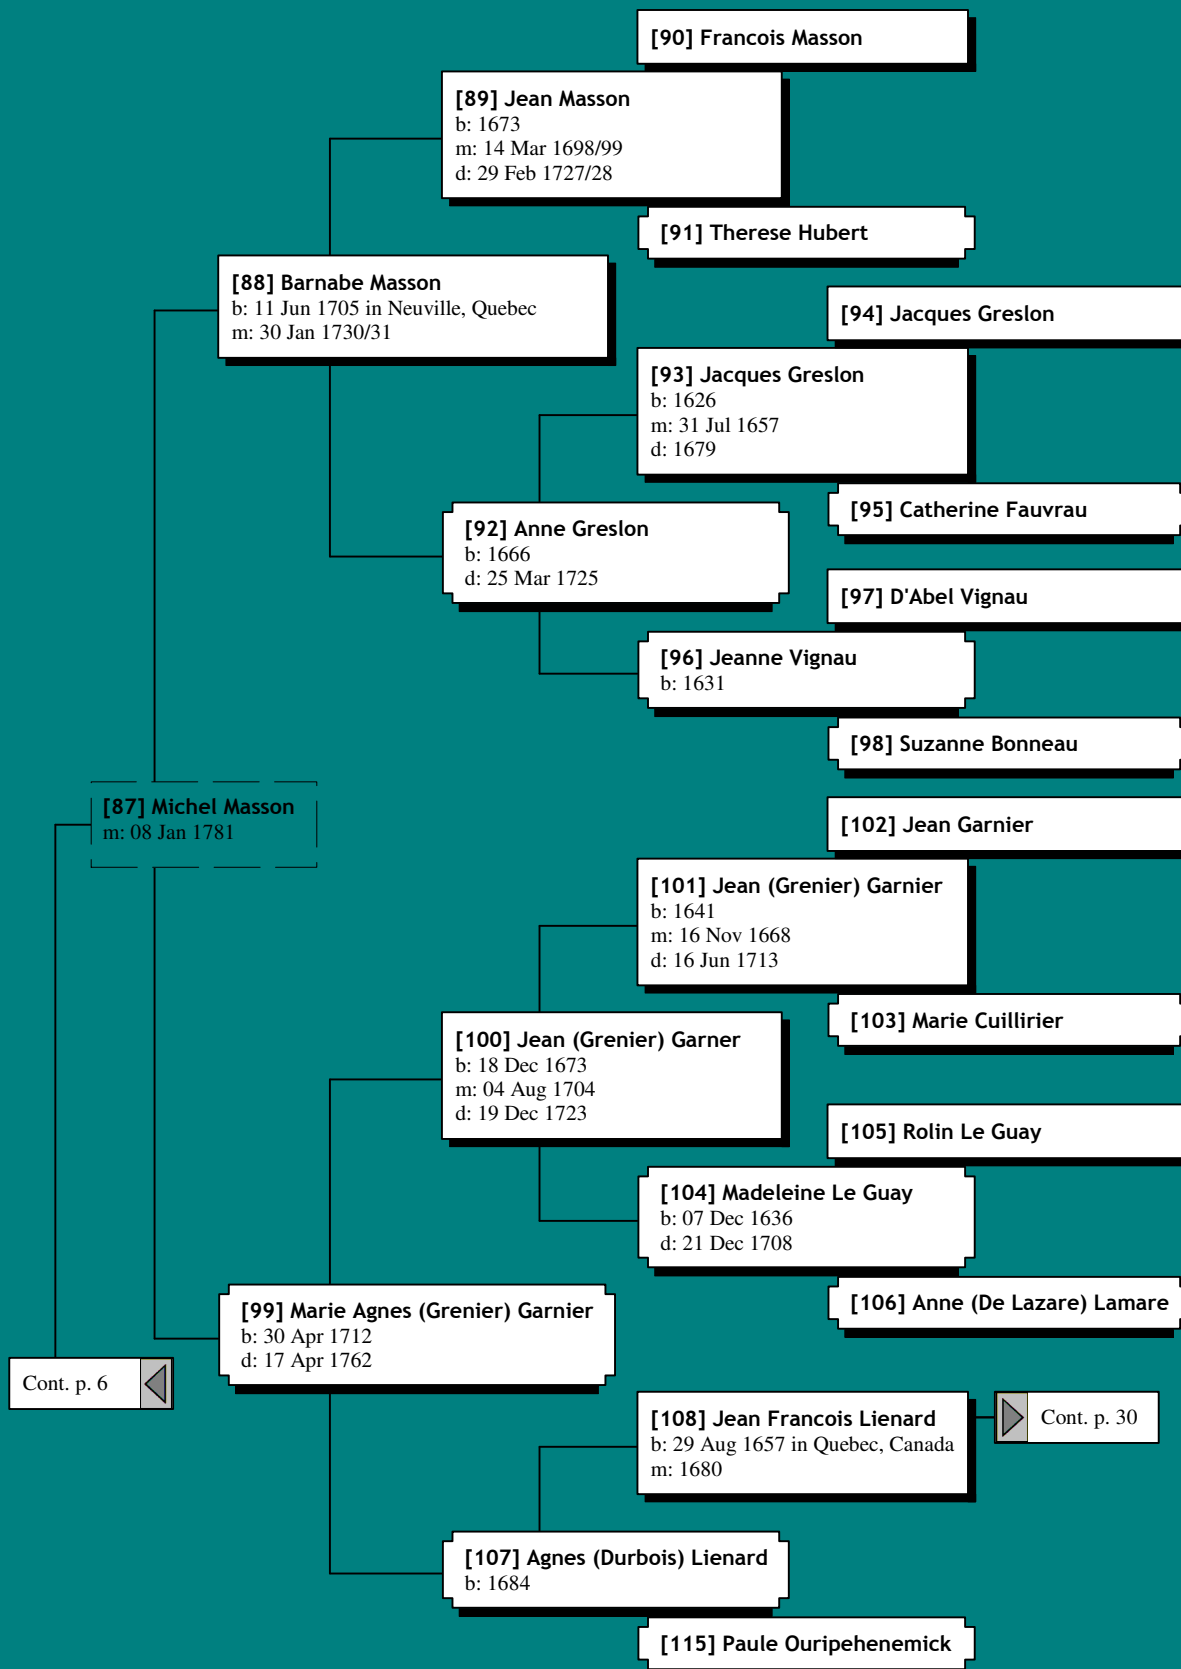

Ancestors of Anita Marie Boerjan (14 of 62)