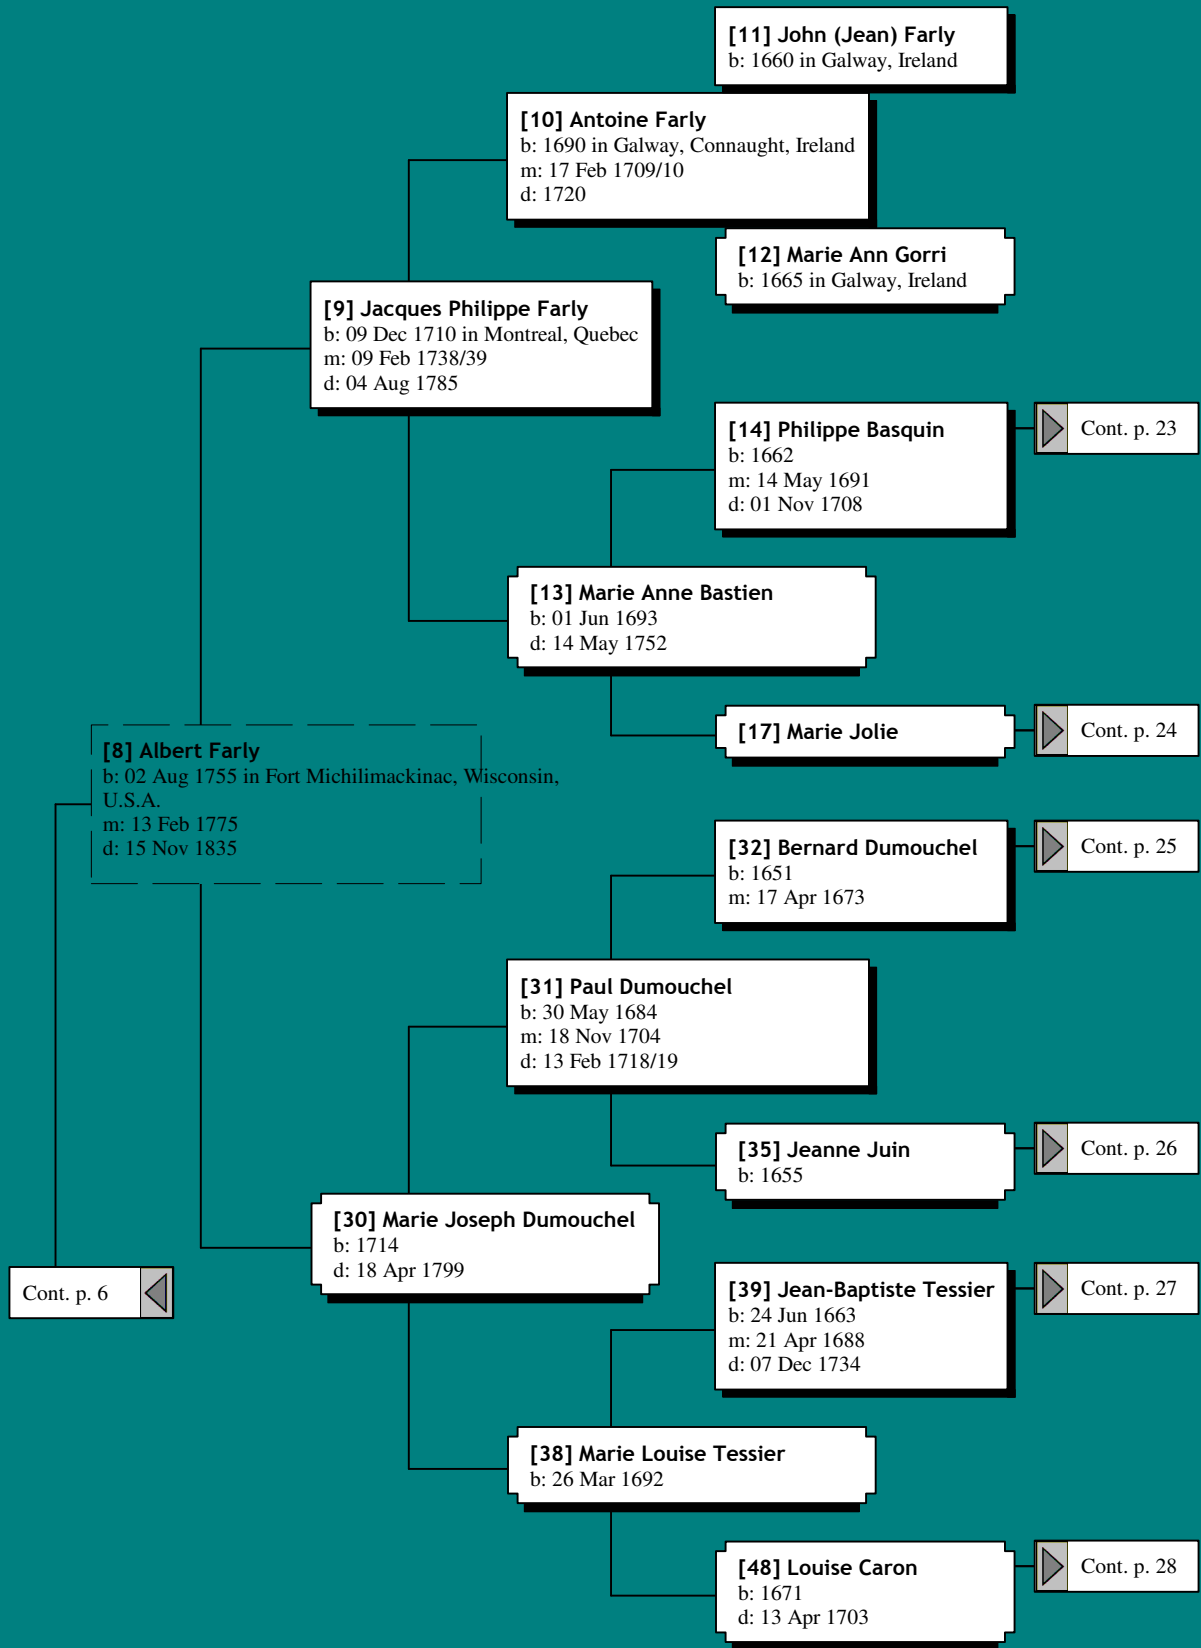

**Virginie Hollebosch**  
b: 19 Oct 1843 in Oost Eecloo, Belgium

**Linne Marie Lippens**  
b: 1776

*Ancestors of Anita Marie Boerjan (5 of 62)*

*Ancestors of Anita Marie Boerjan (6 of 62)*

# Ancestors of Anita Marie Boerjan (7 of 62)

*Ancestors of Anita Marie Boerjan (9 of 62)*

*Ancestors of Anita Marie Boerjan (10 of 62)*

# Ancestors of Anita Marie Boerjan (12 of 62)