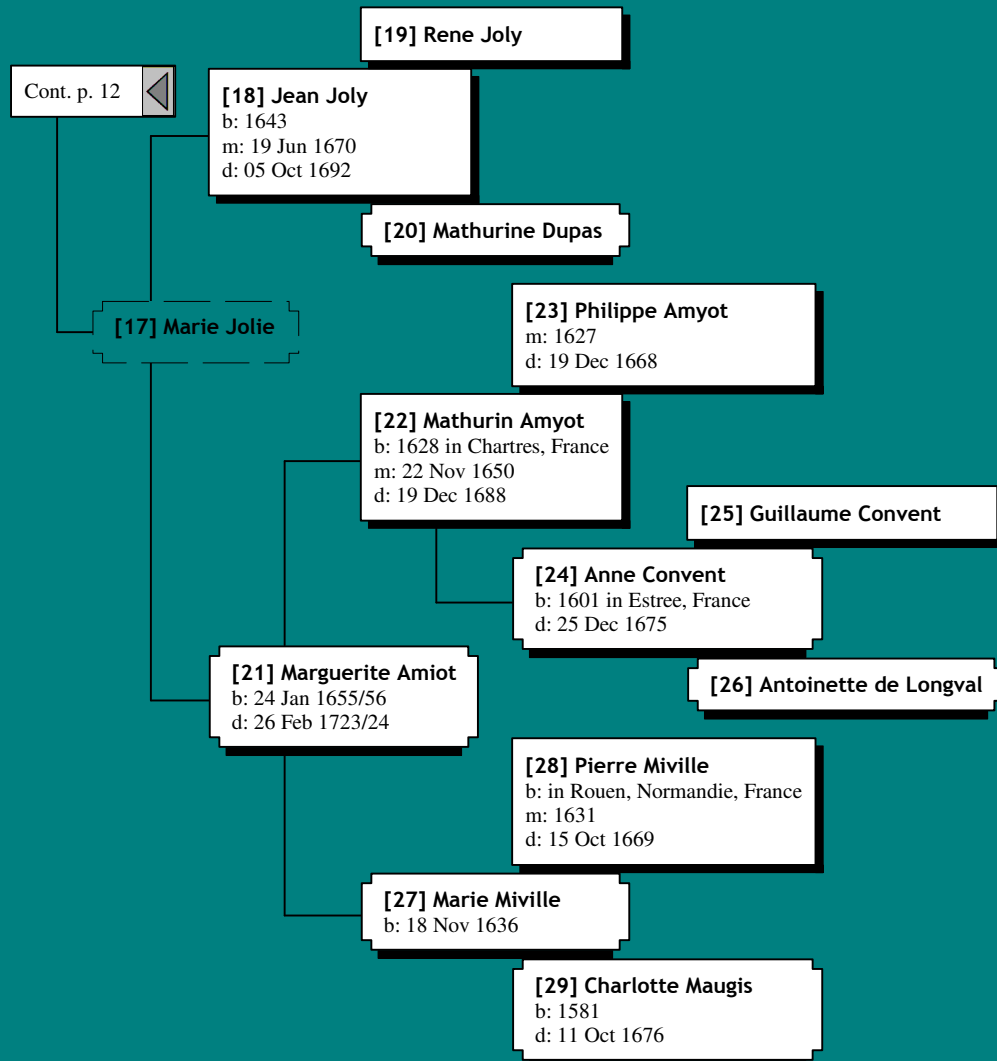

Ancestors of Anita Marie Boerjan (24 of 62)