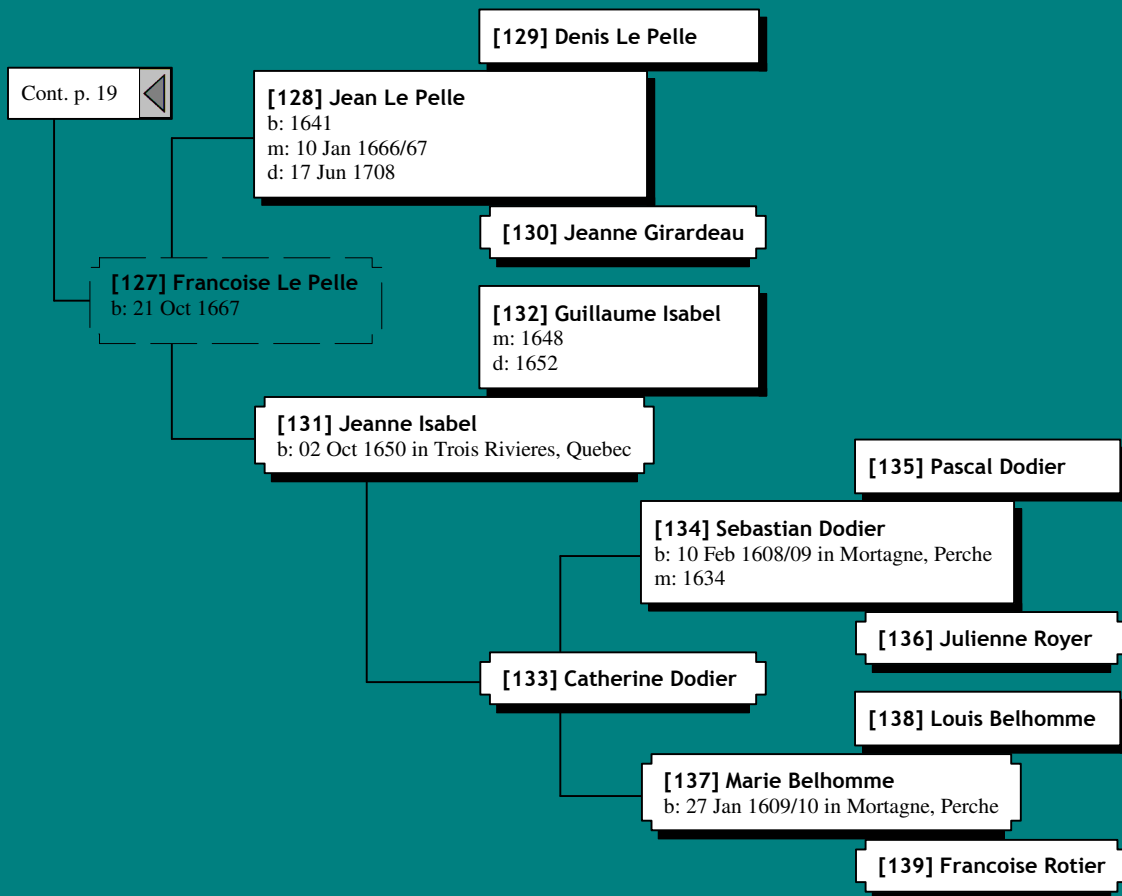

# Ancestors of Anita Marie Boerjan (22 of 62)

# Ancestors of Anita Marie Boerjan (24 of 62)

*Ancestors of Anita Marie Boerjan (36 of 62)*

*Ancestors of Anita Marie Boerjan (40 of 62)*

Cont. p. 16 ◀

[36] Francois Juin

[35] Jeanne Juin  
b: 1655

[37] Anne Charlotte Unknown

*Ancestors of Anita Marie Boerjan (52 of 62)*

[154] Thomas Rivard

[153] Pierre Rivard  
m: 11 Nov 1613  
d: 05 Apr 1652

Cont. p. 36

[155] Jeanne Chevreau

[154] Thomas Rivard

[153] Pierre Rivard  
m: 11 Nov 1613  
d: 05 Apr 1652

Cont. p. 52

[155] Jeanne Chevreau