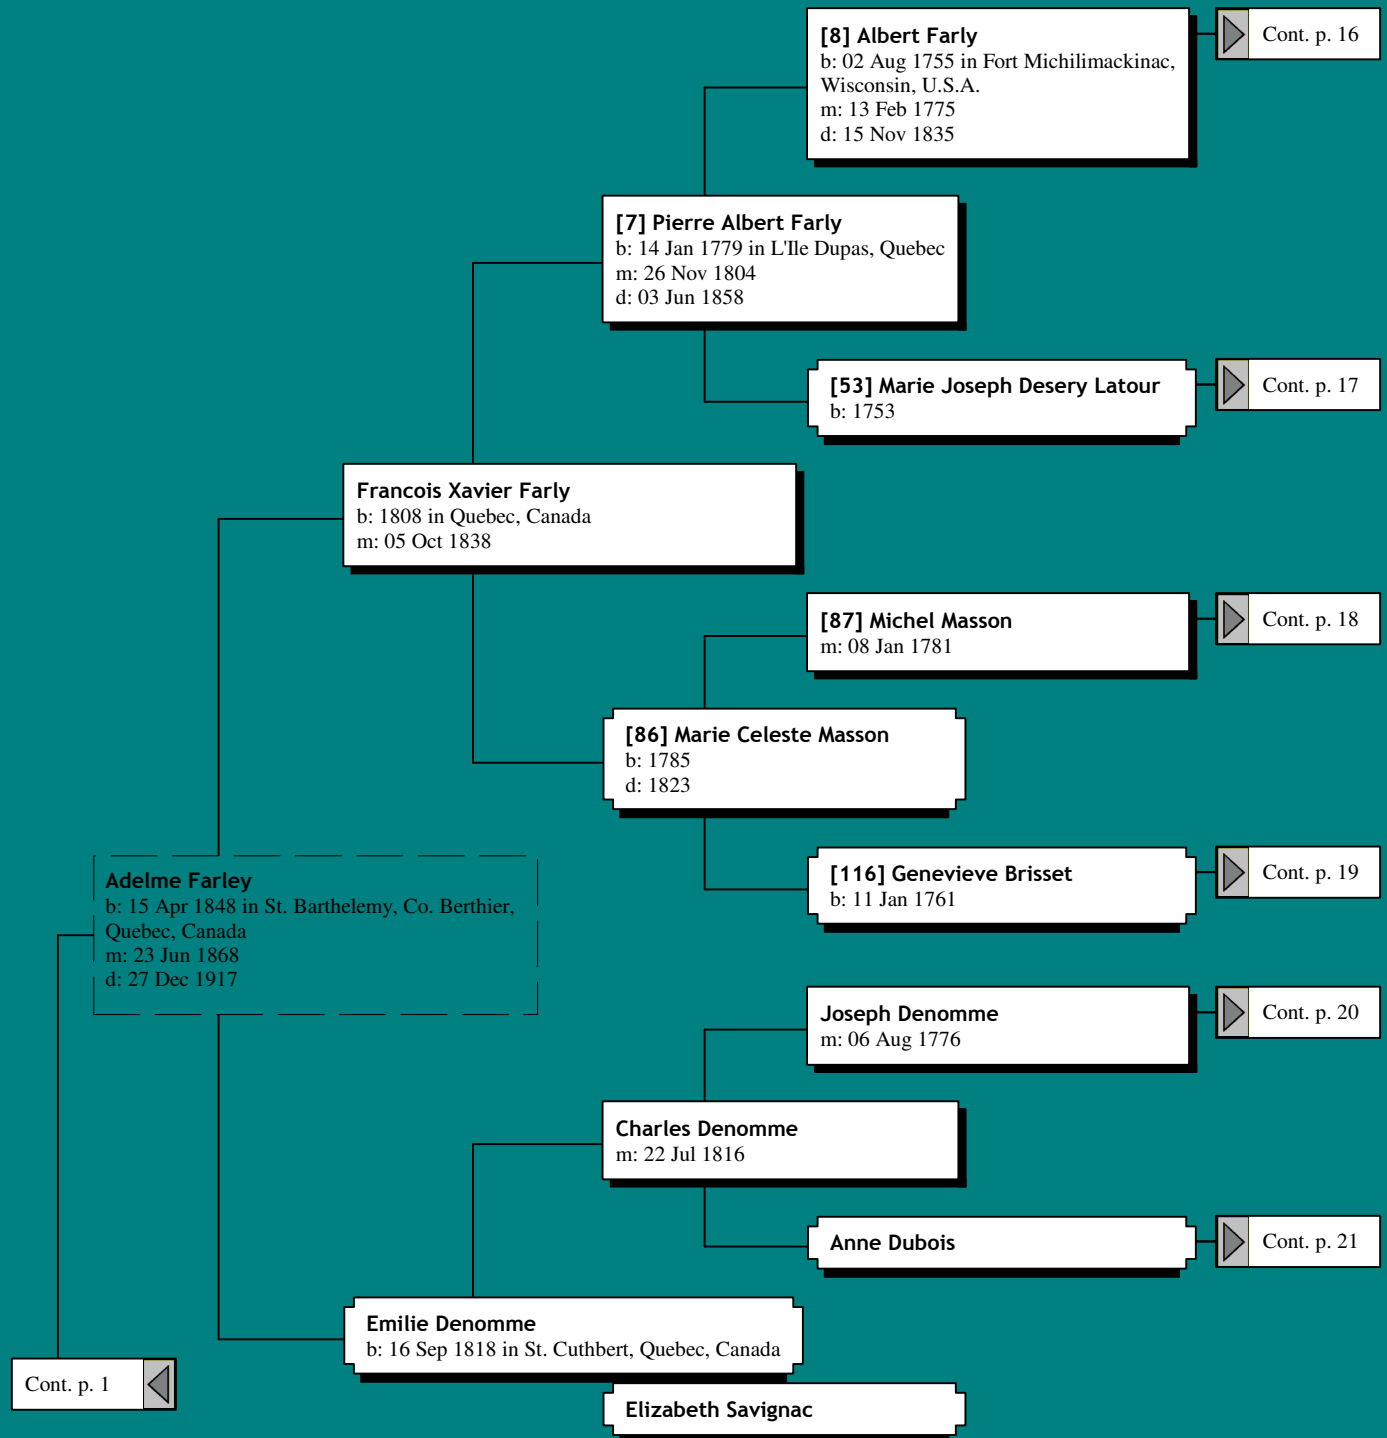

**Virginie Hollebosch**  
b: 19 Oct 1843 in Oost Eecloo, Belgium

**Linne Marie Lippens**  
b: 1776

*Ancestors of Anita Marie Boerjan (5 of 62)*

*Ancestors of Anita Marie Boerjan (6 of 62)*

# Ancestors of Anita Marie Boerjan (7 of 62)

*Ancestors of Anita Marie Boerjan (9 of 62)*

*Ancestors of Anita Marie Boerjan (10 of 62)*