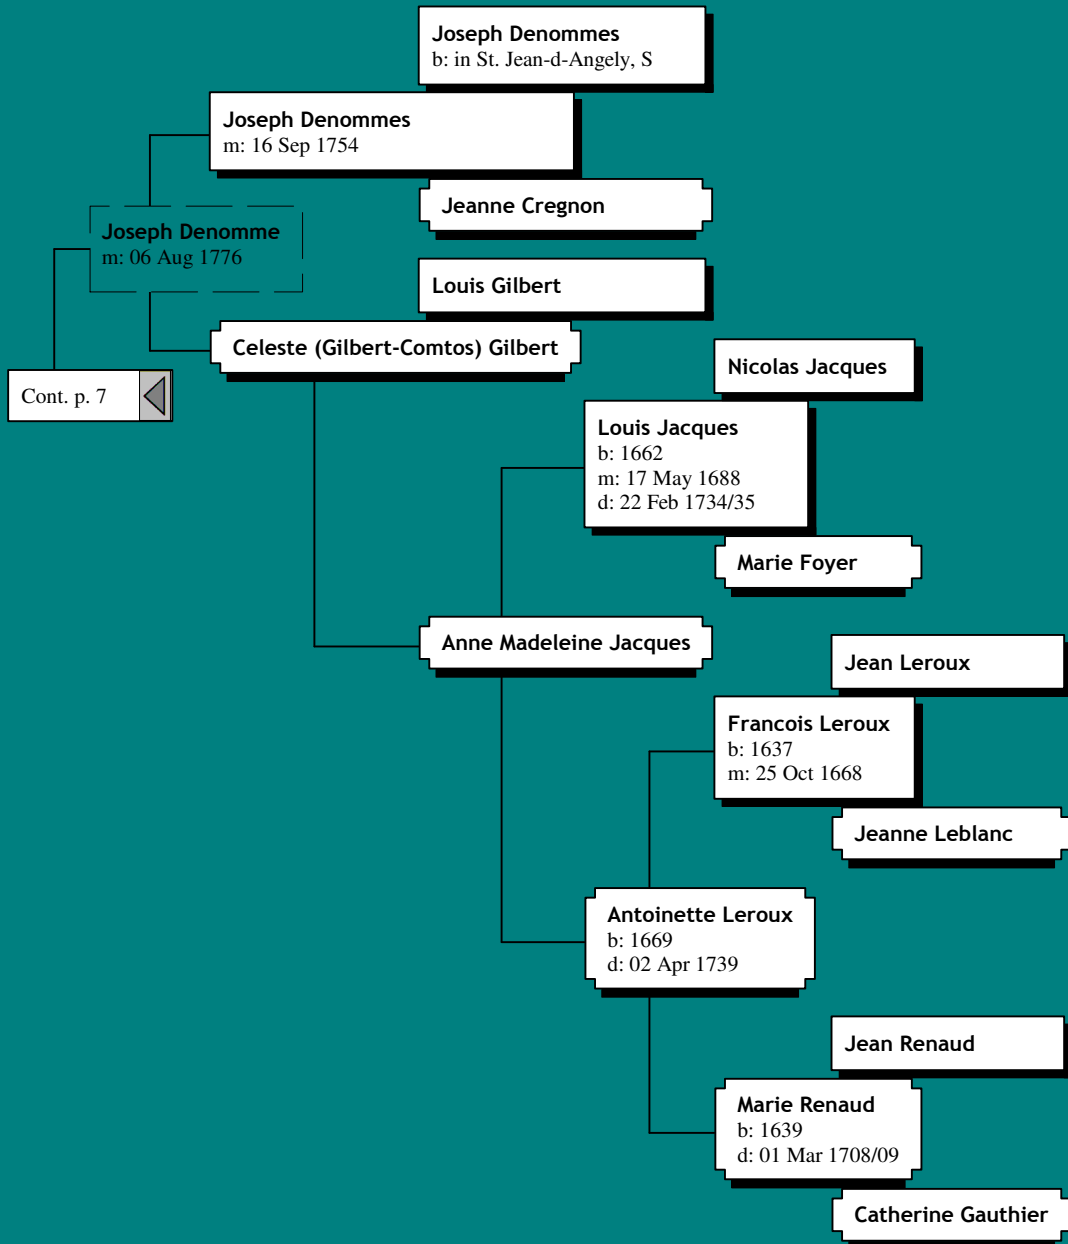

# Ancestors of Anita Marie Boerjan (16 of 62)

# Ancestors of Anita Marie Boerjan (17 of 62)

*Ancestors of Anita Marie Boerjan (18 of 62)*

# Ancestors of Anita Marie Boerjan (19 of 62)

*Ancestors of Anita Marie Boerjan (20 of 62)*