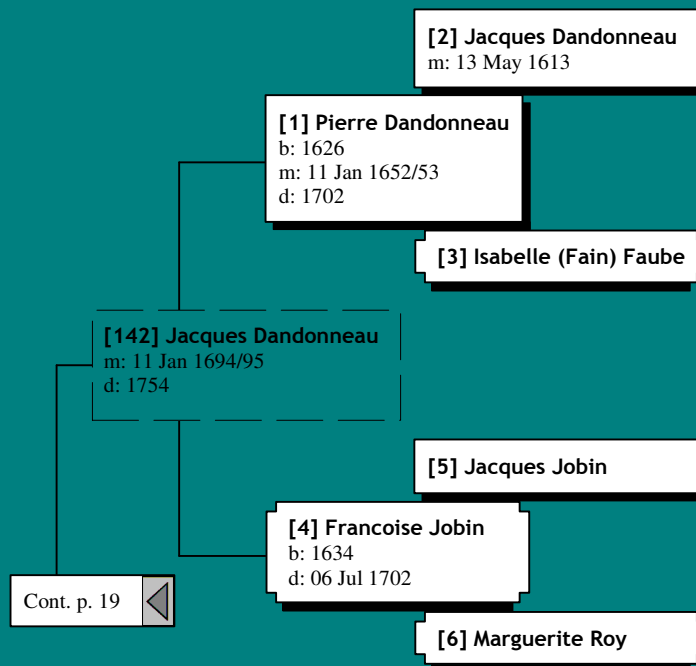

# Ancestors of Anita Marie Boerjan (22 of 62)

# Ancestors of Anita Marie Boerjan (24 of 62)

*Ancestors of Anita Marie Boerjan (36 of 62)*

*Ancestors of Anita Marie Boerjan (40 of 62)*

Cont. p. 16 ◀

[36] Francois Juin

[35] Jeanne Juin  
b: 1655

[37] Anne Charlotte Unknown

*Ancestors of Anita Marie Boerjan (52 of 62)*

[154] Thomas Rivard

[153] Pierre Rivard  
m: 11 Nov 1613  
d: 05 Apr 1652

Cont. p. 36

[155] Jeanne Chevreau

[154] Thomas Rivard

[153] Pierre Rivard  
m: 11 Nov 1613  
d: 05 Apr 1652

Cont. p. 52

[155] Jeanne Chevreau