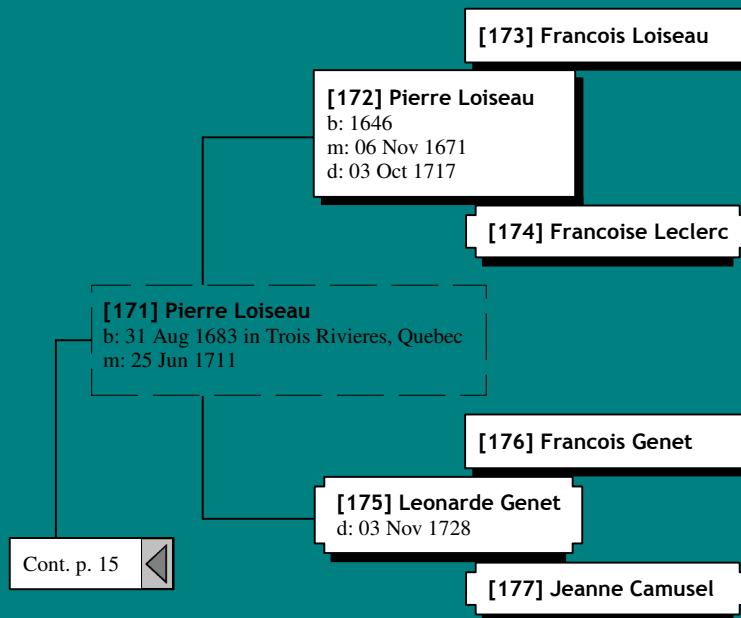

# Ancestors of Anita Marie Boerjan (24 of 62)

*Ancestors of Anita Marie Boerjan (36 of 62)*

*Ancestors of Anita Marie Boerjan (40 of 62)*

Cont. p. 16 ◀

[36] Francois Juin

[35] Jeanne Juin  
b: 1655

[37] Anne Charlotte Unknown

*Ancestors of Anita Marie Boerjan (52 of 62)*

[154] Thomas Rivard

[153] Pierre Rivard  
m: 11 Nov 1613  
d: 05 Apr 1652

Cont. p. 36

[155] Jeanne Chevreau

[154] Thomas Rivard

[153] Pierre Rivard  
m: 11 Nov 1613  
d: 05 Apr 1652

Cont. p. 52

[155] Jeanne Chevreau