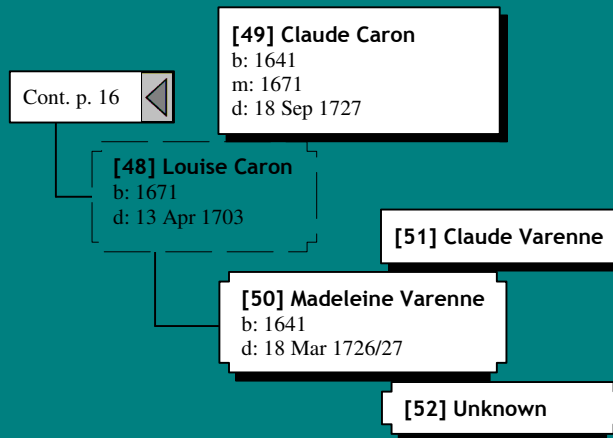

# Ancestors of Anita Marie Boerjan (24 of 62)

*Ancestors of Anita Marie Boerjan (36 of 62)*

*Ancestors of Anita Marie Boerjan (40 of 62)*

Cont. p. 16 ◀

[36] Francois Juin

[35] Jeanne Juin  
b: 1655

[37] Anne Charlotte Unknown

*Ancestors of Anita Marie Boerjan (52 of 62)*

[154] Thomas Rivard

[153] Pierre Rivard  
m: 11 Nov 1613  
d: 05 Apr 1652

Cont. p. 36

[155] Jeanne Chevreau

[154] Thomas Rivard

[153] Pierre Rivard  
m: 11 Nov 1613  
d: 05 Apr 1652

Cont. p. 52

[155] Jeanne Chevreau