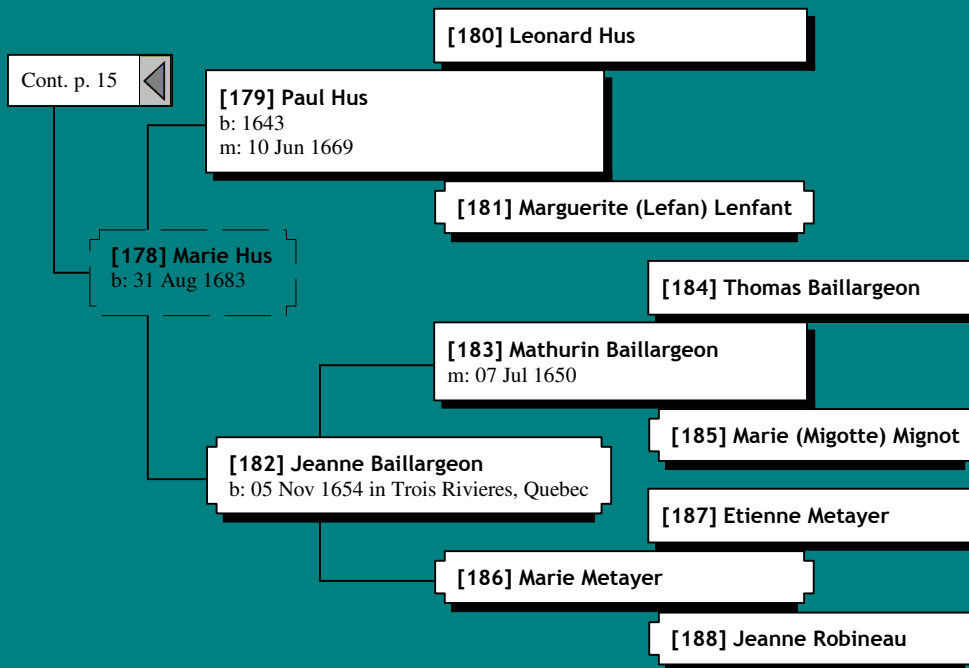

# Ancestors of Anita Marie Boerjan (22 of 62)

# Ancestors of Anita Marie Boerjan (24 of 62)

*Ancestors of Anita Marie Boerjan (36 of 62)*

*Ancestors of Anita Marie Boerjan (40 of 62)*

Cont. p. 16 ◀

[36] Francois Juin

[35] Jeanne Juin  
b: 1655

[37] Anne Charlotte Unknown

*Ancestors of Anita Marie Boerjan (52 of 62)*

[154] Thomas Rivard

[153] Pierre Rivard  
m: 11 Nov 1613  
d: 05 Apr 1652

Cont. p. 36

[155] Jeanne Chevreau

[154] Thomas Rivard

[153] Pierre Rivard  
m: 11 Nov 1613  
d: 05 Apr 1652

Cont. p. 52

[155] Jeanne Chevreau