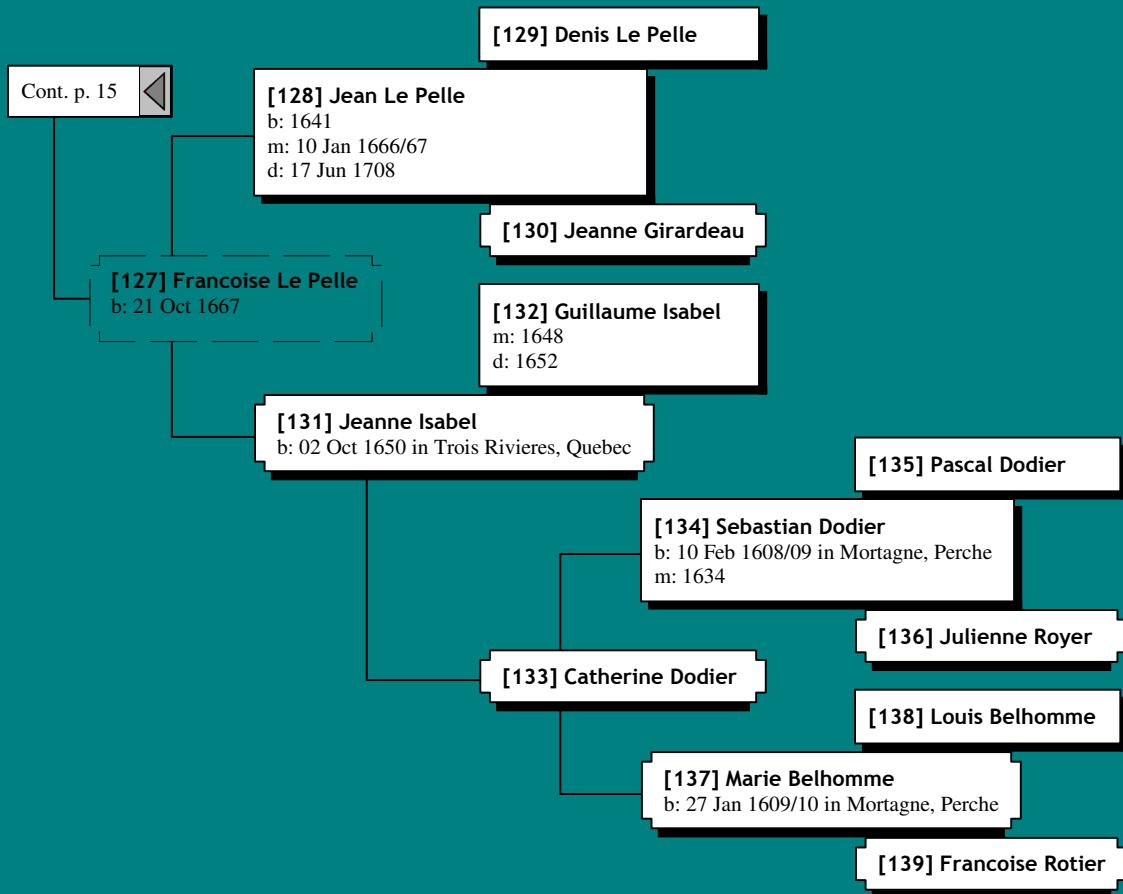

# Ancestors of Anita Marie Boerjan (22 of 62)

# Ancestors of Anita Marie Boerjan (24 of 62)

*Ancestors of Anita Marie Boerjan (36 of 62)*

*Ancestors of Anita Marie Boerjan (40 of 62)*

Cont. p. 16 ◀

[36] Francois Juin

[35] Jeanne Juin  
b: 1655

[37] Anne Charlotte Unknown

*Ancestors of Anita Marie Boerjan (52 of 62)*

[154] Thomas Rivard

[153] Pierre Rivard  
m: 11 Nov 1613  
d: 05 Apr 1652

Cont. p. 36

[155] Jeanne Chevreau

[154] Thomas Rivard

[153] Pierre Rivard  
m: 11 Nov 1613  
d: 05 Apr 1652

Cont. p. 52

[155] Jeanne Chevreau