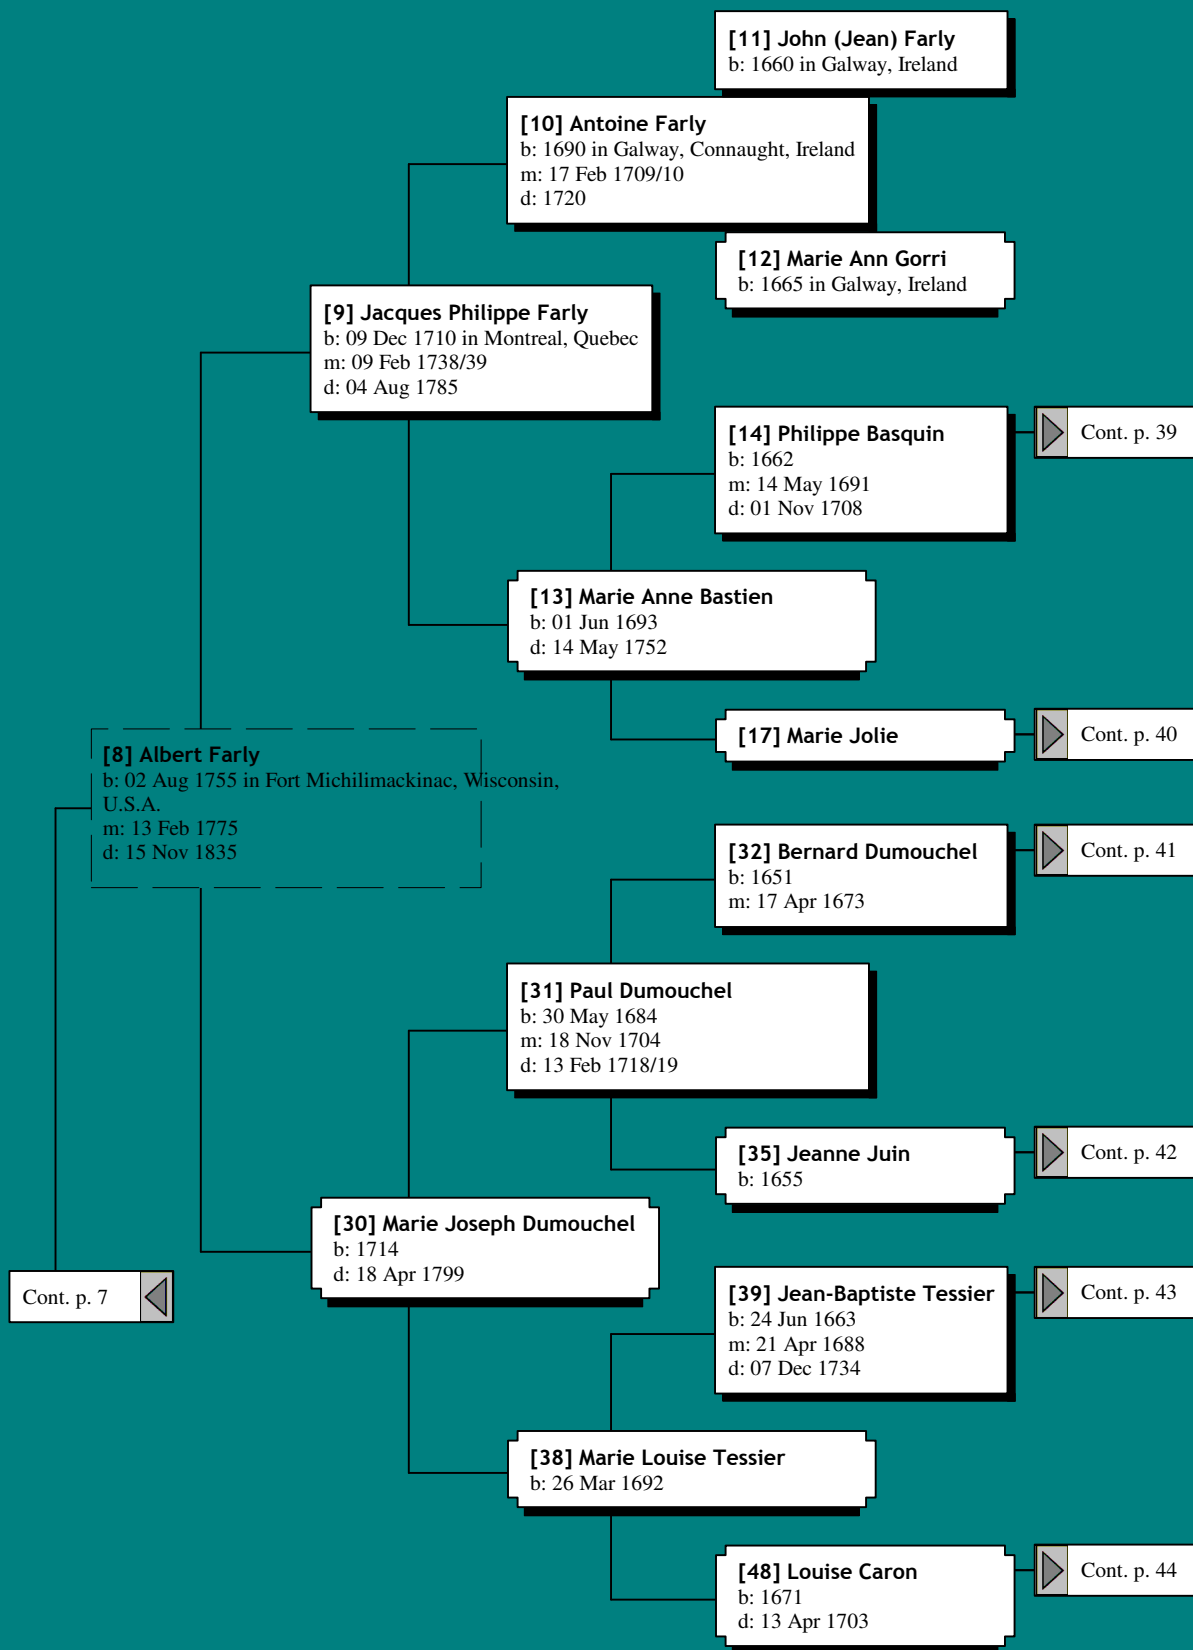

Ancestors of Anita Marie Boerjan (16 of 62)