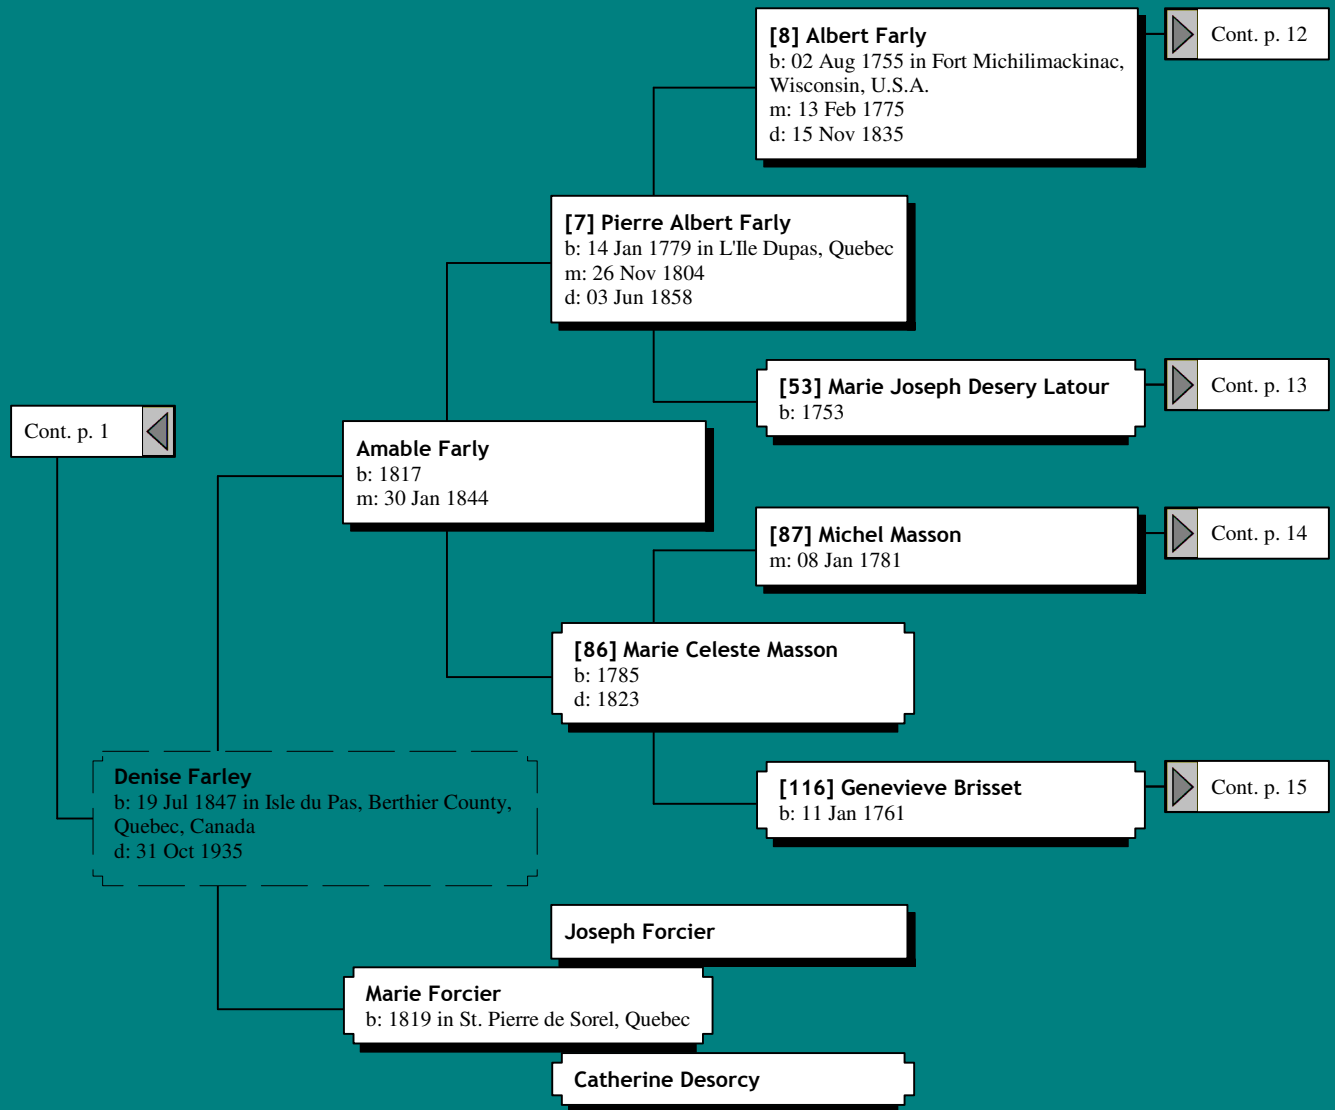

Cont. p. 7

**Julia Farley**

b: 30 May 1878 in Belle River, Rochester County, Ontario  
d: 31 Dec 1955

**Valerie Allard**

b: 06 Mar 1849 in St. Cuthbert, Quebec  
d: 03 Mar 1884

Cont. p. 8

*Ancestors of Anita Marie Boerjan (2 of 62)*

**Pieter Franciest Gaelens**  
b: 1870

**Eduard Gaelens**  
b: 23 Aug 1836 in Oost Eecloo, Belgium  
m: 12 Aug 1864

Cont. p. 1 

**Marie Theresia van Hoecke**  
b: 1773

Cont. p. 1 

**Livinus Hollebosch**  
d: 23 Aug 1857

**Virginie Hollebosch**  
b: 19 Oct 1843 in Oost Eecloo, Belgium

**Linne Marie Lippens**  
b: 1776

*Ancestors of Anita Marie Boerjan (5 of 62)*

*Ancestors of Anita Marie Boerjan (6 of 62)*