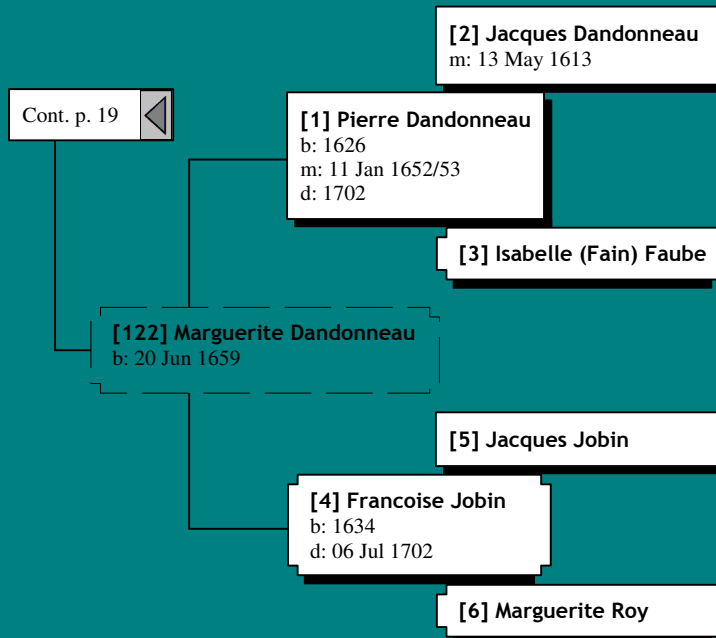

# Ancestors of Anita Marie Boerjan (22 of 62)

# Ancestors of Anita Marie Boerjan (24 of 62)

*Ancestors of Anita Marie Boerjan (36 of 62)*

*Ancestors of Anita Marie Boerjan (40 of 62)*

Cont. p. 16 ◀

[36] Francois Juin

[35] Jeanne Juin  
b: 1655

[37] Anne Charlotte Unknown

*Ancestors of Anita Marie Boerjan (52 of 62)*

[154] Thomas Rivard

[153] Pierre Rivard  
m: 11 Nov 1613  
d: 05 Apr 1652

Cont. p. 36

[155] Jeanne Chevreau

[154] Thomas Rivard

[153] Pierre Rivard  
m: 11 Nov 1613  
d: 05 Apr 1652

Cont. p. 52

[155] Jeanne Chevreau