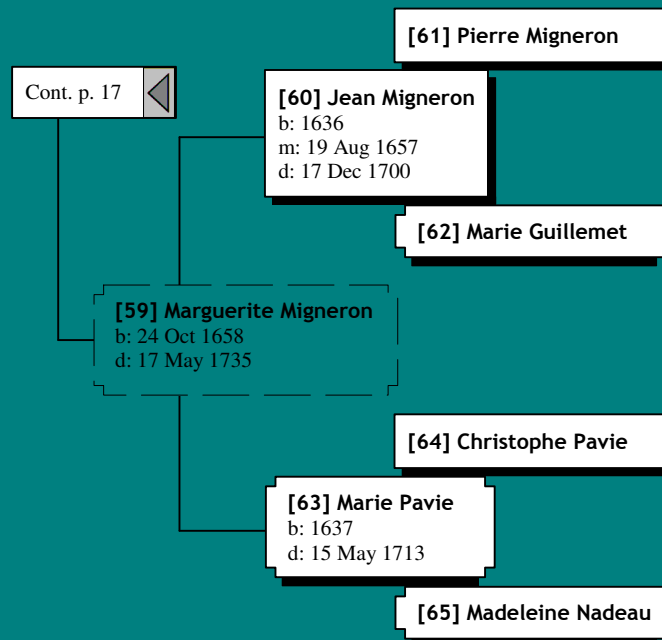

# Ancestors of Anita Marie Boerjan (22 of 62)

# Ancestors of Anita Marie Boerjan (24 of 62)

*Ancestors of Anita Marie Boerjan (36 of 62)*

*Ancestors of Anita Marie Boerjan (40 of 62)*

Cont. p. 16 ◀

[36] Francois Juin

[35] Jeanne Juin  
b: 1655

[37] Anne Charlotte Unknown

*Ancestors of Anita Marie Boerjan (52 of 62)*

[154] Thomas Rivard

[153] Pierre Rivard  
m: 11 Nov 1613  
d: 05 Apr 1652

Cont. p. 36

[155] Jeanne Chevreau

[154] Thomas Rivard

[153] Pierre Rivard  
m: 11 Nov 1613  
d: 05 Apr 1652

Cont. p. 52

[155] Jeanne Chevreau