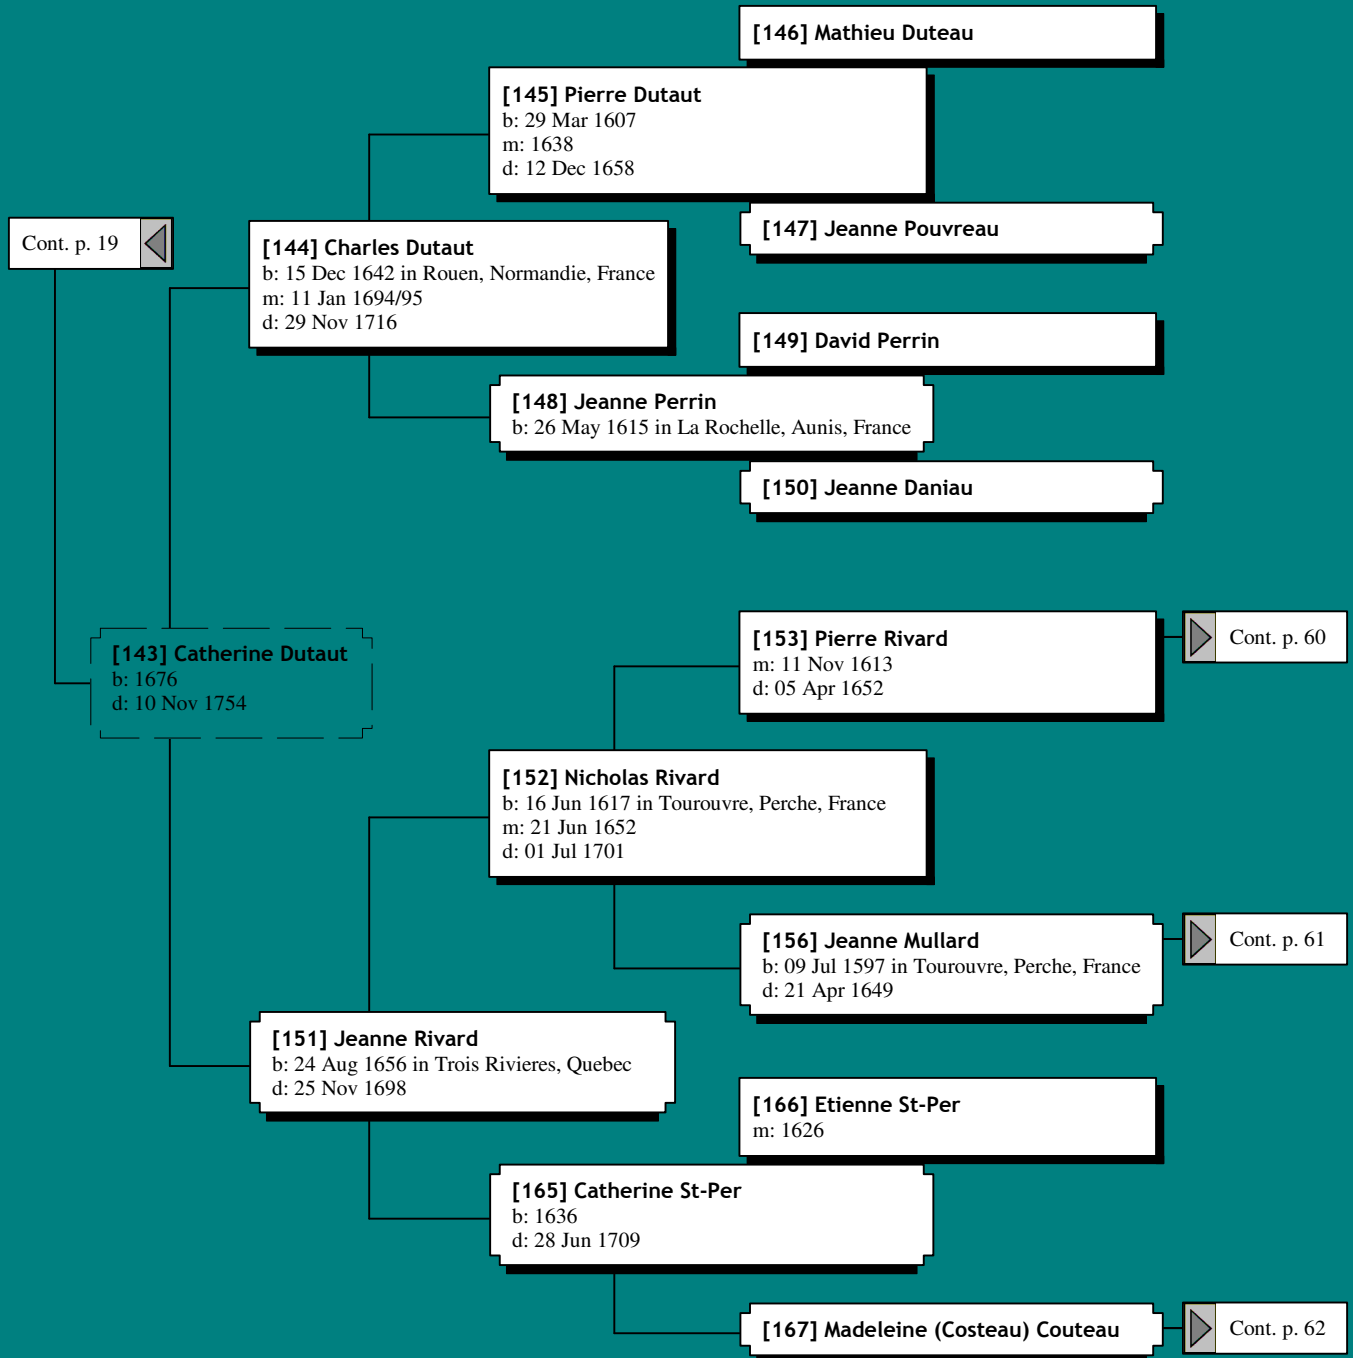

# Ancestors of Anita Marie Boerjan (24 of 62)

*Ancestors of Anita Marie Boerjan (36 of 62)*

*Ancestors of Anita Marie Boerjan (40 of 62)*

Cont. p. 16 ◀

[36] Francois Juin

[35] Jeanne Juin  
b: 1655

[37] Anne Charlotte Unknown

*Ancestors of Anita Marie Boerjan (52 of 62)*

[154] Thomas Rivard

[153] Pierre Rivard  
m: 11 Nov 1613  
d: 05 Apr 1652

Cont. p. 36

[155] Jeanne Chevreau

[154] Thomas Rivard

[153] Pierre Rivard  
m: 11 Nov 1613  
d: 05 Apr 1652

Cont. p. 52

[155] Jeanne Chevreau