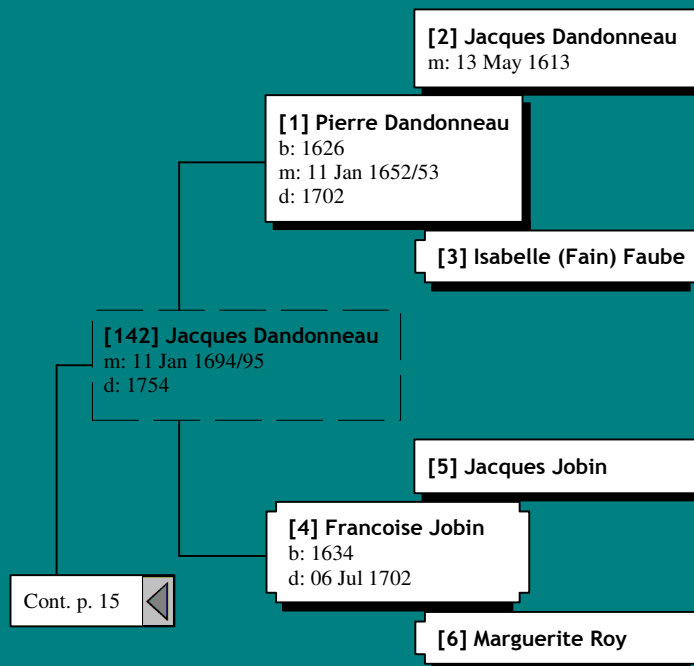

# Ancestors of Anita Marie Boerjan (22 of 62)

# Ancestors of Anita Marie Boerjan (24 of 62)

*Ancestors of Anita Marie Boerjan (36 of 62)*

*Ancestors of Anita Marie Boerjan (40 of 62)*

Cont. p. 16 ◀

[36] Francois Juin

[35] Jeanne Juin  
b: 1655

[37] Anne Charlotte Unknown

*Ancestors of Anita Marie Boerjan (52 of 62)*

[154] Thomas Rivard

[153] Pierre Rivard  
m: 11 Nov 1613  
d: 05 Apr 1652

Cont. p. 36

[155] Jeanne Chevreau

[154] Thomas Rivard

[153] Pierre Rivard  
m: 11 Nov 1613  
d: 05 Apr 1652

Cont. p. 52

[155] Jeanne Chevreau