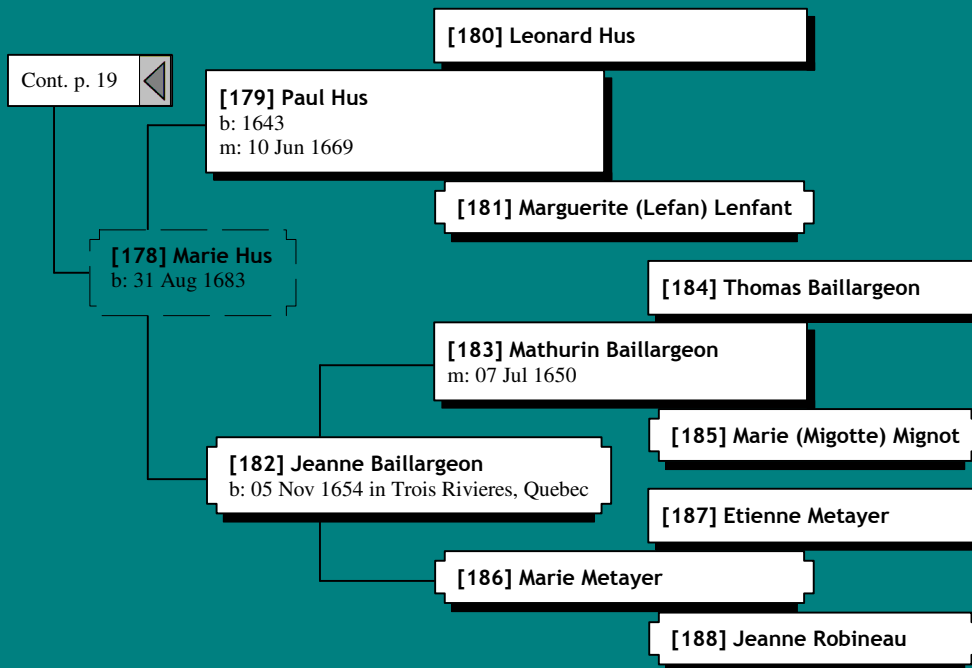

# Ancestors of Anita Marie Boerjan (22 of 62)

# Ancestors of Anita Marie Boerjan (24 of 62)

*Ancestors of Anita Marie Boerjan (36 of 62)*

*Ancestors of Anita Marie Boerjan (40 of 62)*

Cont. p. 16 ◀

[36] Francois Juin

[35] Jeanne Juin  
b: 1655

[37] Anne Charlotte Unknown

*Ancestors of Anita Marie Boerjan (52 of 62)*

[154] Thomas Rivard

[153] Pierre Rivard  
m: 11 Nov 1613  
d: 05 Apr 1652

Cont. p. 36

[155] Jeanne Chevreau

[154] Thomas Rivard

[153] Pierre Rivard  
m: 11 Nov 1613  
d: 05 Apr 1652

Cont. p. 52

[155] Jeanne Chevreau