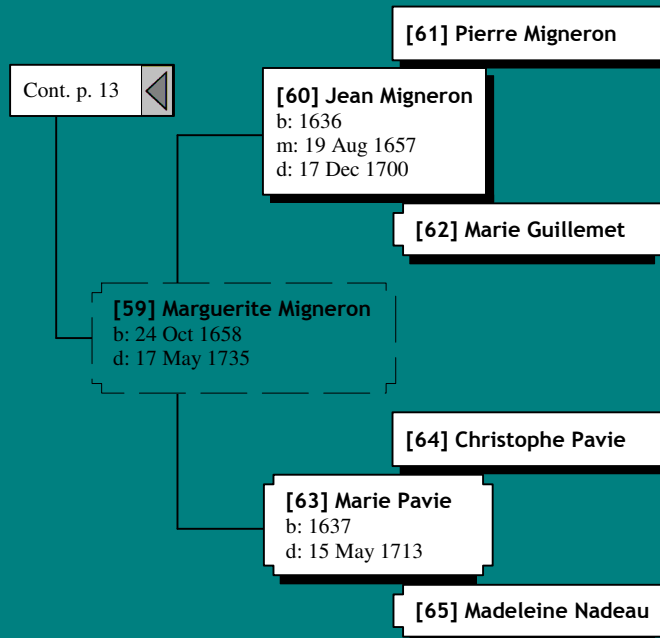

# Ancestors of Anita Marie Boerjan (22 of 62)

# Ancestors of Anita Marie Boerjan (24 of 62)

*Ancestors of Anita Marie Boerjan (36 of 62)*

*Ancestors of Anita Marie Boerjan (40 of 62)*

Cont. p. 16 ◀

[36] Francois Juin

[35] Jeanne Juin  
b: 1655

[37] Anne Charlotte Unknown

*Ancestors of Anita Marie Boerjan (52 of 62)*

[154] Thomas Rivard

[153] Pierre Rivard  
m: 11 Nov 1613  
d: 05 Apr 1652

Cont. p. 36

[155] Jeanne Chevreau

[154] Thomas Rivard

[153] Pierre Rivard  
m: 11 Nov 1613  
d: 05 Apr 1652

Cont. p. 52

[155] Jeanne Chevreau