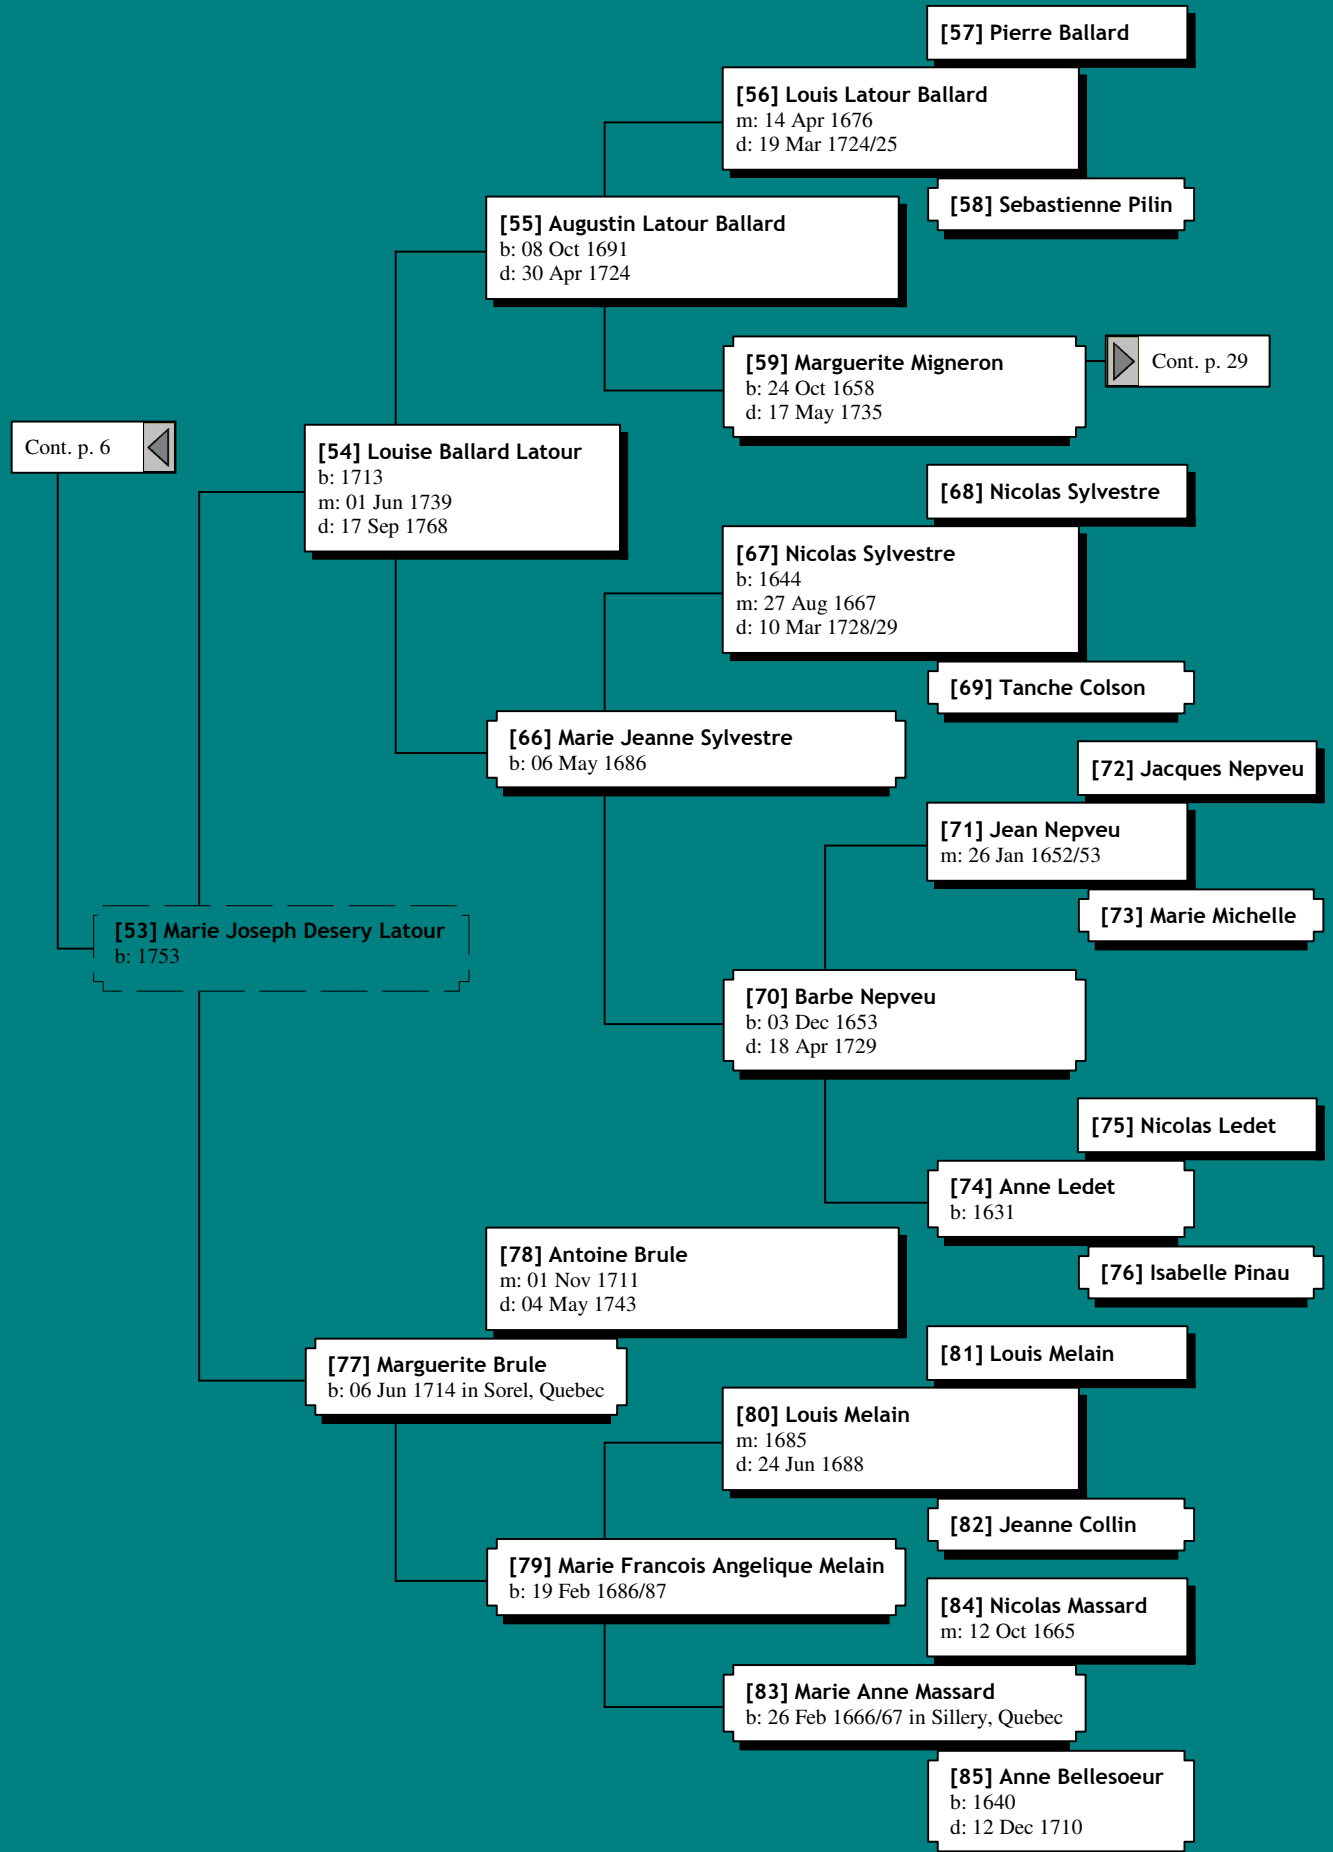

**Virginie Hollebosch**  
b: 19 Oct 1843 in Oost Eecloo, Belgium

**Linne Marie Lippens**  
b: 1776

*Ancestors of Anita Marie Boerjan (5 of 62)*

*Ancestors of Anita Marie Boerjan (6 of 62)*

# Ancestors of Anita Marie Boerjan (7 of 62)

*Ancestors of Anita Marie Boerjan (9 of 62)*

*Ancestors of Anita Marie Boerjan (10 of 62)*

# Ancestors of Anita Marie Boerjan (12 of 62)

# Ancestors of Anita Marie Boerjan (13 of 62)