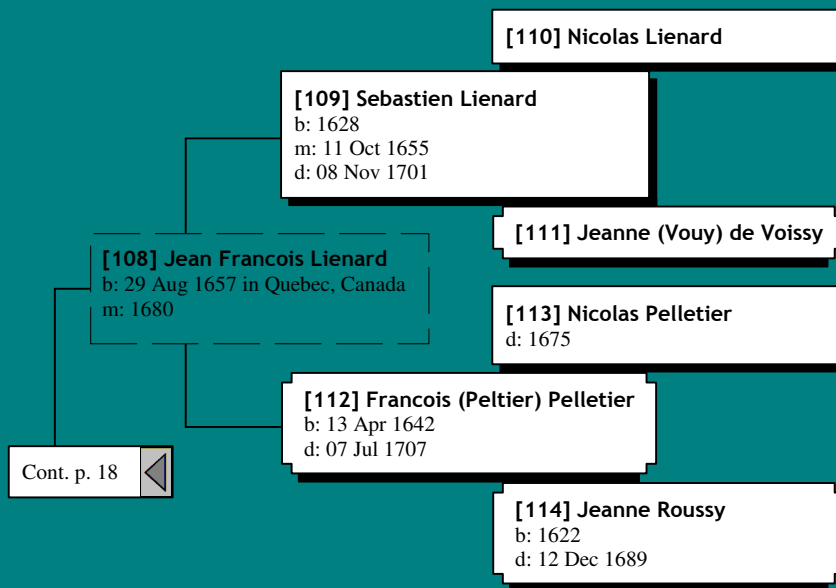

# Ancestors of Anita Marie Boerjan (24 of 62)

*Ancestors of Anita Marie Boerjan (36 of 62)*

*Ancestors of Anita Marie Boerjan (40 of 62)*

Cont. p. 16 ◀

[36] Francois Juin

[35] Jeanne Juin  
b: 1655

[37] Anne Charlotte Unknown

*Ancestors of Anita Marie Boerjan (52 of 62)*

[154] Thomas Rivard

[153] Pierre Rivard  
m: 11 Nov 1613  
d: 05 Apr 1652

Cont. p. 36

[155] Jeanne Chevreau

[154] Thomas Rivard

[153] Pierre Rivard  
m: 11 Nov 1613  
d: 05 Apr 1652

Cont. p. 52

[155] Jeanne Chevreau