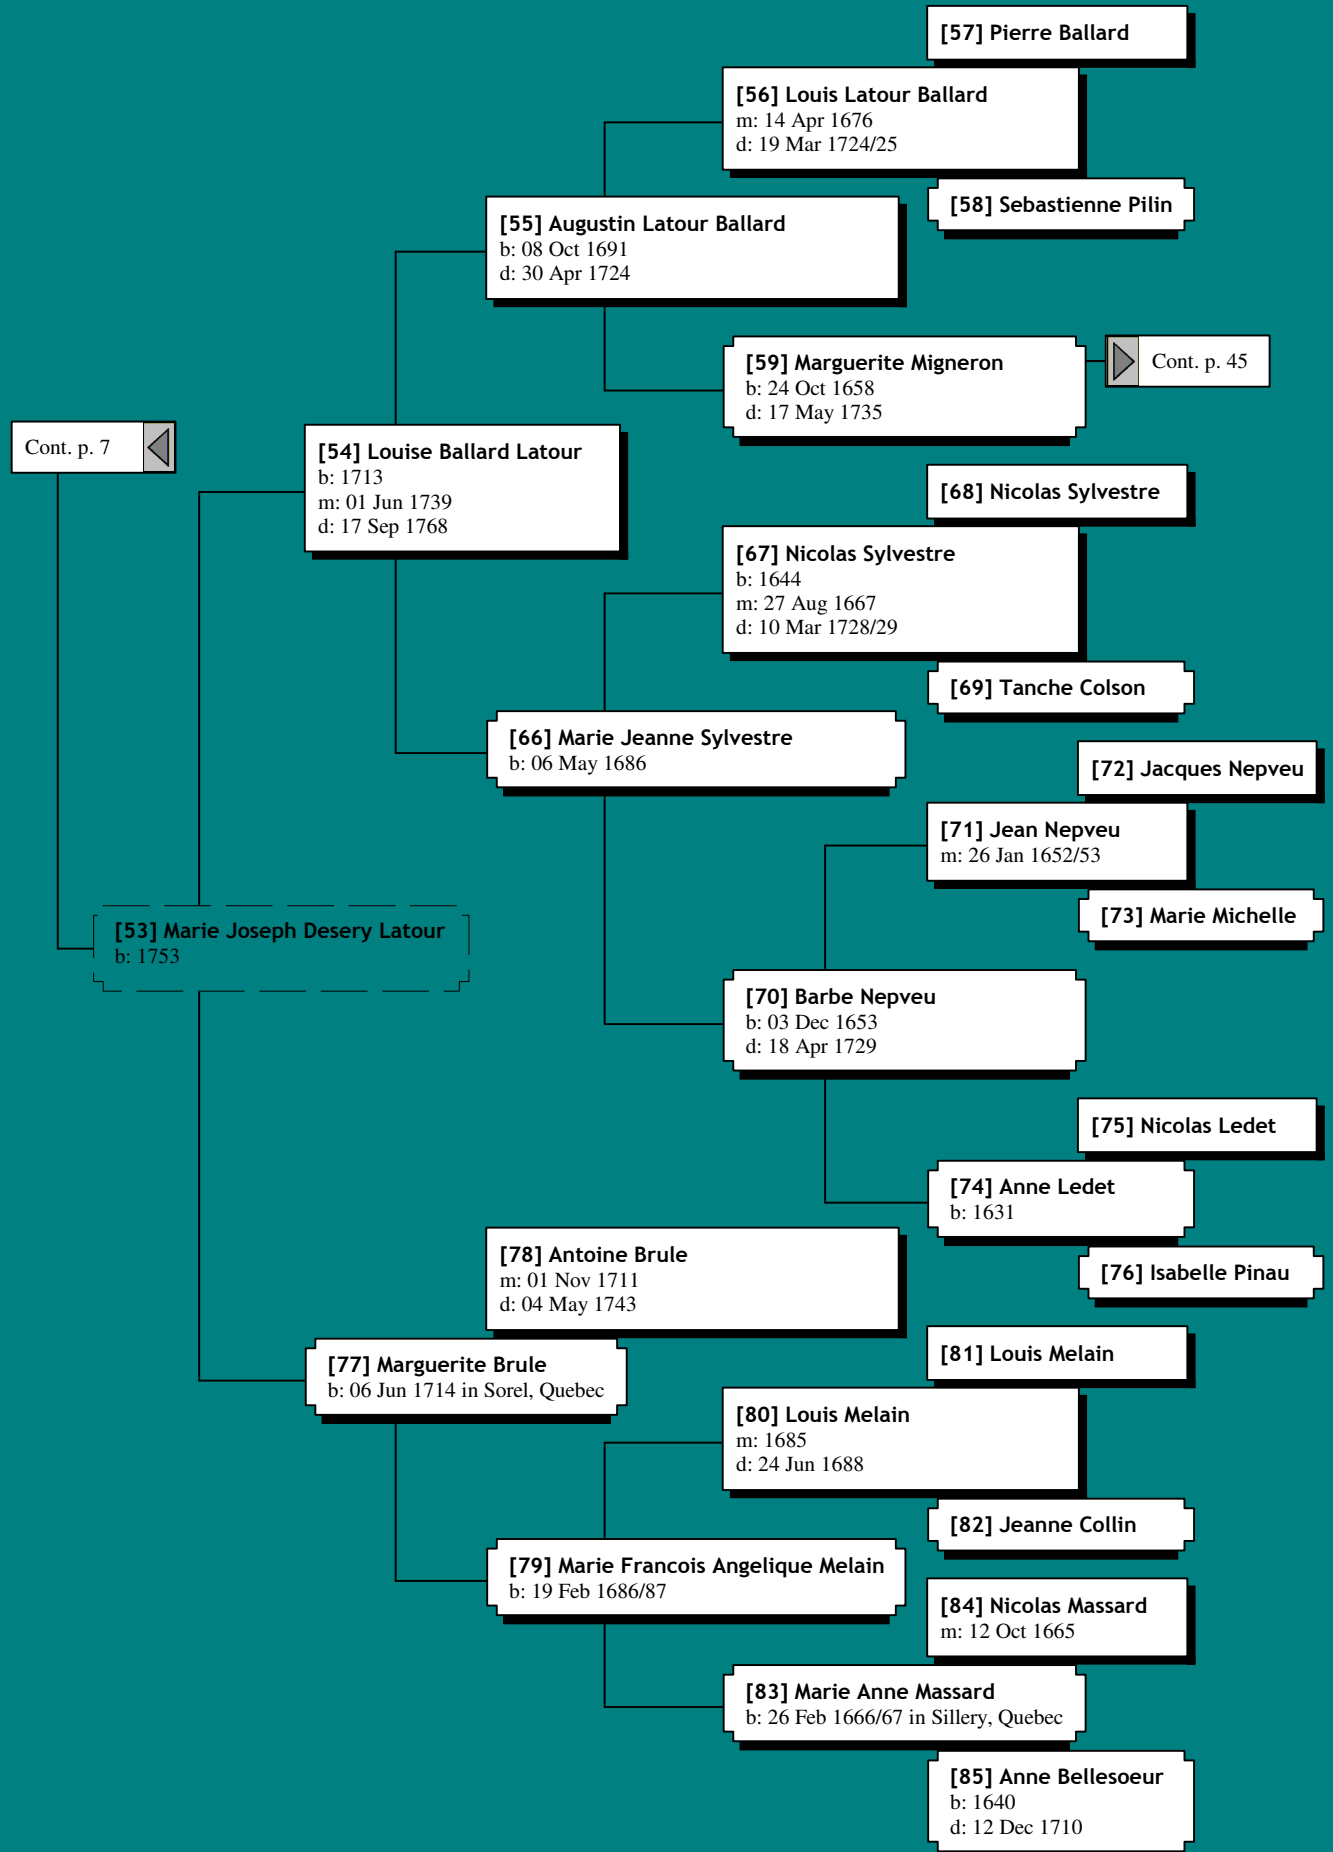

Ancestors of Anita Marie Boerjan (17 of 62)