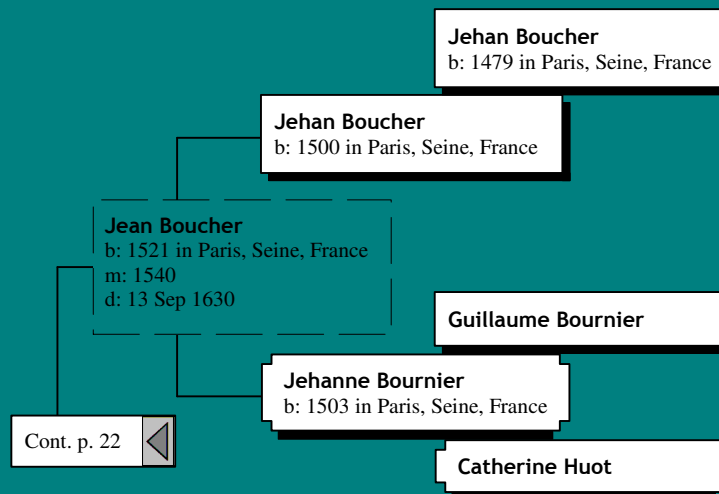

# Ancestors of Anita Marie Boerjan (22 of 62)

# Ancestors of Anita Marie Boerjan (24 of 62)

*Ancestors of Anita Marie Boerjan (36 of 62)*

*Ancestors of Anita Marie Boerjan (40 of 62)*

Cont. p. 16 ◀

[36] Francois Juin

[35] Jeanne Juin  
b: 1655

[37] Anne Charlotte Unknown

*Ancestors of Anita Marie Boerjan (52 of 62)*

[154] Thomas Rivard

[153] Pierre Rivard  
m: 11 Nov 1613  
d: 05 Apr 1652

Cont. p. 36

[155] Jeanne Chevreau

[154] Thomas Rivard

[153] Pierre Rivard  
m: 11 Nov 1613  
d: 05 Apr 1652

Cont. p. 52

[155] Jeanne Chevreau