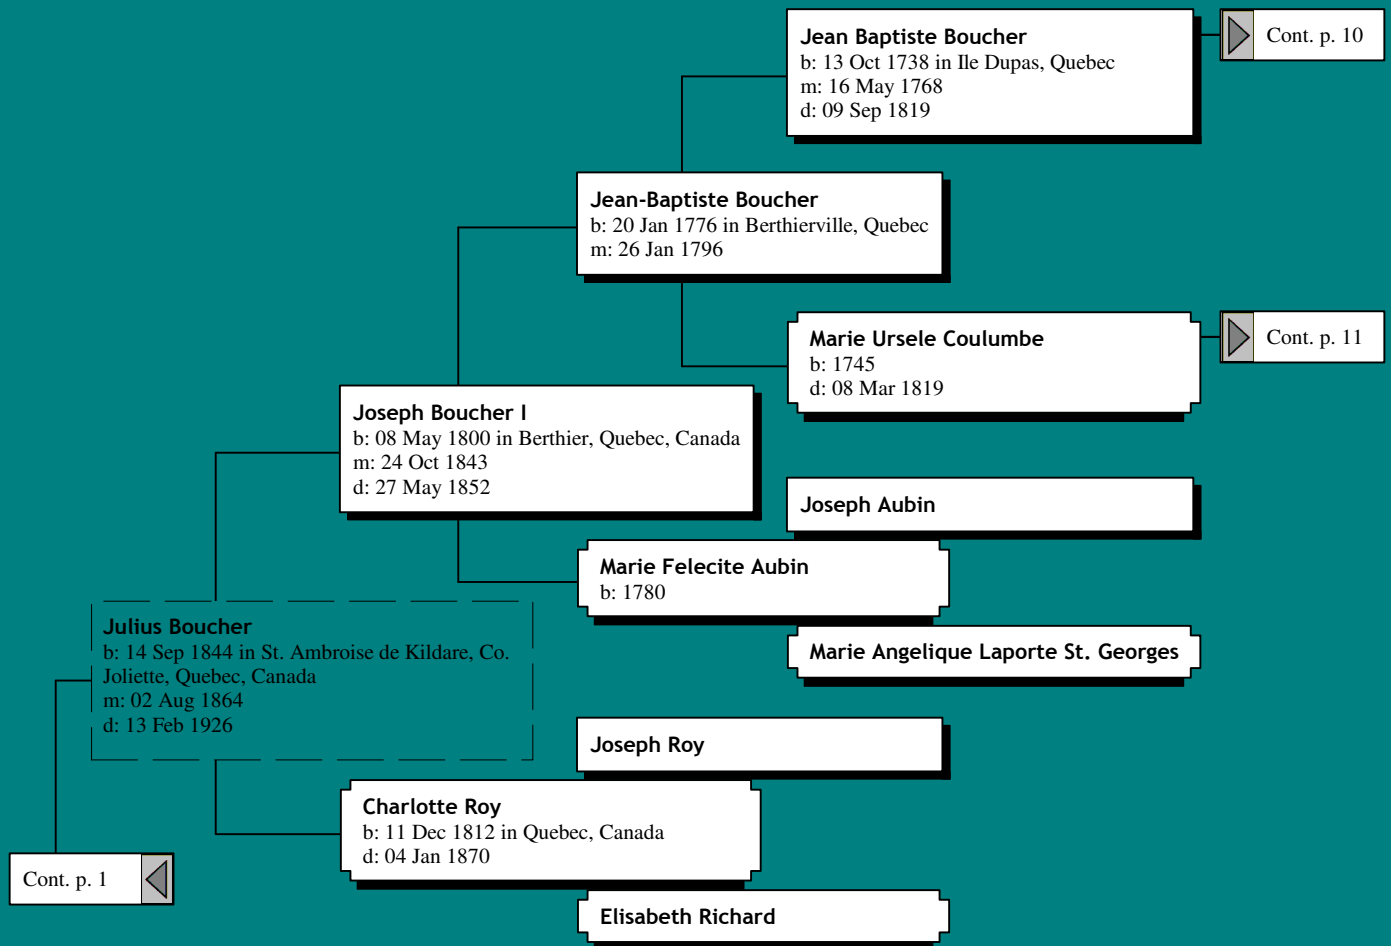

Cont. p. 7

**Julia Farley**

b: 30 May 1878 in Belle River, Rochester County, Ontario  
d: 31 Dec 1955

**Valerie Allard**

b: 06 Mar 1849 in St. Cuthbert, Quebec  
d: 03 Mar 1884

Cont. p. 8

*Ancestors of Anita Marie Boerjan (2 of 62)*

**Pieter Franciest Gaelens**  
b: 1870

**Eduard Gaelens**  
b: 23 Aug 1836 in Oost Eecloo, Belgium  
m: 12 Aug 1864

Cont. p. 1 

**Marie Theresia van Hoecke**  
b: 1773

Cont. p. 1 

**Livinus Hollebosch**  
d: 23 Aug 1857

**Virginie Hollebosch**  
b: 19 Oct 1843 in Oost Eecloo, Belgium

**Linne Marie Lippens**  
b: 1776

*Ancestors of Anita Marie Boerjan (5 of 62)*

*Ancestors of Anita Marie Boerjan (6 of 62)*