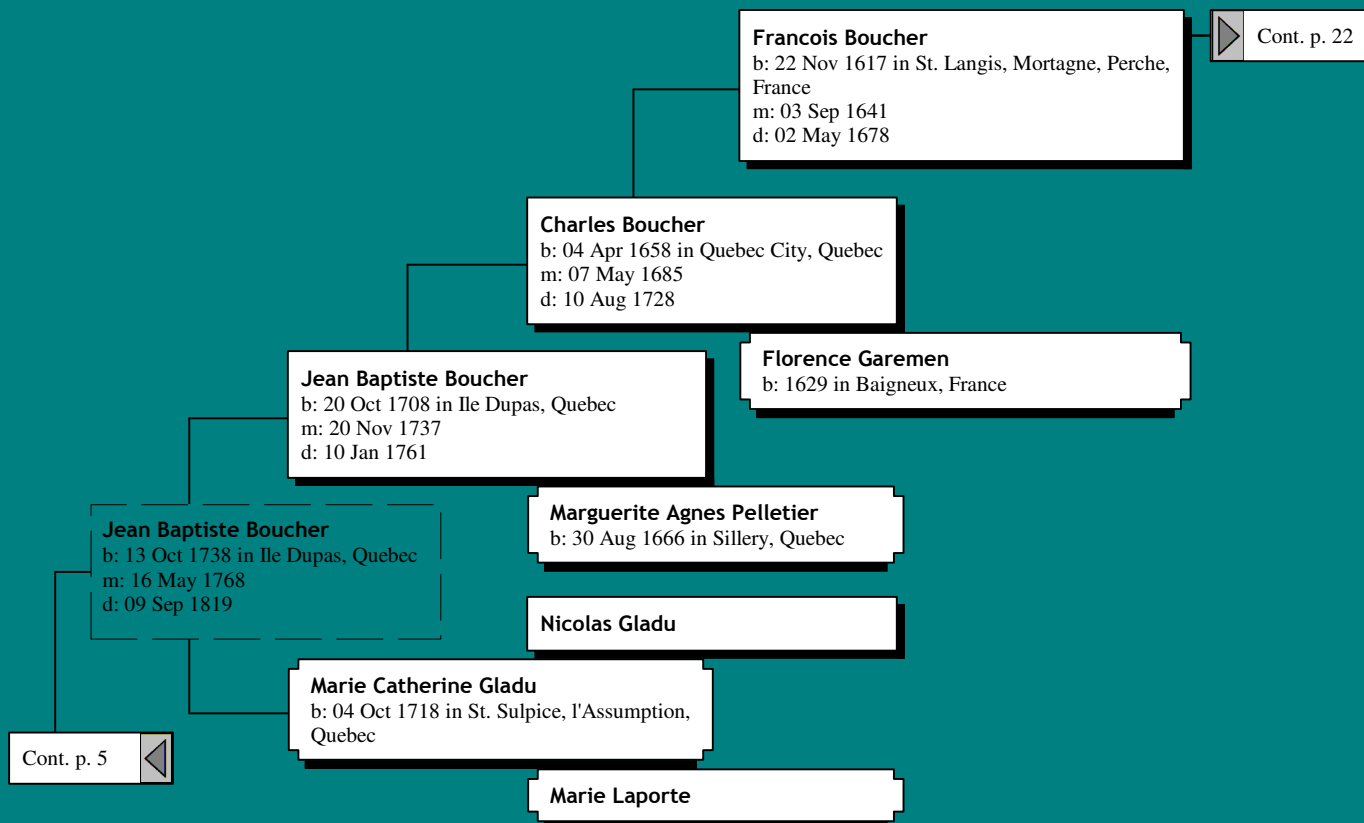

**Virginie Hollebosch**  
b: 19 Oct 1843 in Oost Eecloo, Belgium

**Linne Marie Lippens**  
b: 1776

*Ancestors of Anita Marie Boerjan (5 of 62)*

*Ancestors of Anita Marie Boerjan (6 of 62)*

# Ancestors of Anita Marie Boerjan (7 of 62)

*Ancestors of Anita Marie Boerjan (9 of 62)*

*Ancestors of Anita Marie Boerjan (10 of 62)*

# Ancestors of Anita Marie Boerjan (12 of 62)