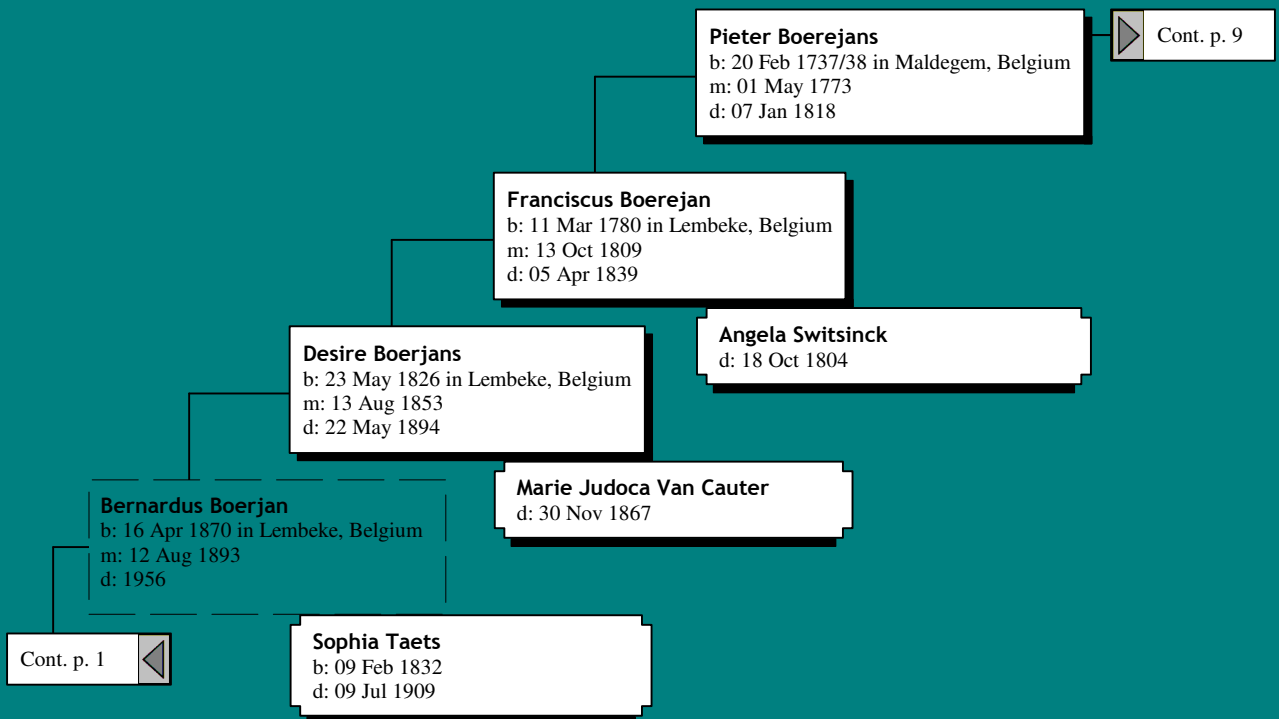

Cont. p. 6

**Valerie Marie Boucher**

b: 21 Jan 1900 in Roome Township, Polk County, Minnesota, U.S.A.  
d: 12 Oct 1995

**Adelme Farley**

b: 15 Apr 1848 in St. Barthelemy, Co. Berthier, Quebec, Canada  
m: 23 Jun 1868  
d: 27 Dec 1917

Cont. p. 7

**Julia Farley**

b: 30 May 1878 in Belle River, Rochester County, Ontario  
d: 31 Dec 1955

**Valerie Allard**

b: 06 Mar 1849 in St. Cuthbert, Quebec  
d: 03 Mar 1884

Cont. p. 8

*Ancestors of Anita Marie Boerjan (2 of 62)*

**Pieter Franciest Gaelens**  
b: 1870

**Eduard Gaelens**  
b: 23 Aug 1836 in Oost Eecloo, Belgium  
m: 12 Aug 1864

Cont. p. 1 

**Marie Theresia van Hoecke**  
b: 1773

Cont. p. 1 

**Livinus Hollebosch**  
d: 23 Aug 1857

**Virginie Hollebosch**  
b: 19 Oct 1843 in Oost Eecloo, Belgium

**Linne Marie Lippens**  
b: 1776

*Ancestors of Anita Marie Boerjan (5 of 62)*

*Ancestors of Anita Marie Boerjan (6 of 62)*