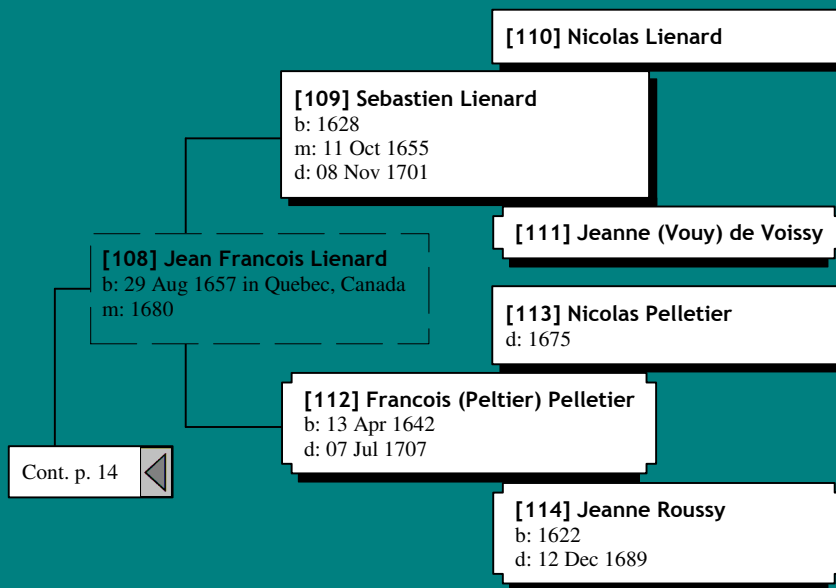

# Ancestors of Anita Marie Boerjan (24 of 62)

*Ancestors of Anita Marie Boerjan (36 of 62)*

*Ancestors of Anita Marie Boerjan (40 of 62)*

Cont. p. 16 ◀

[36] Francois Juin

[35] Jeanne Juin  
b: 1655

[37] Anne Charlotte Unknown

*Ancestors of Anita Marie Boerjan (52 of 62)*

[154] Thomas Rivard

[153] Pierre Rivard  
m: 11 Nov 1613  
d: 05 Apr 1652

Cont. p. 36

[155] Jeanne Chevreau

[154] Thomas Rivard

[153] Pierre Rivard  
m: 11 Nov 1613  
d: 05 Apr 1652

Cont. p. 52

[155] Jeanne Chevreau