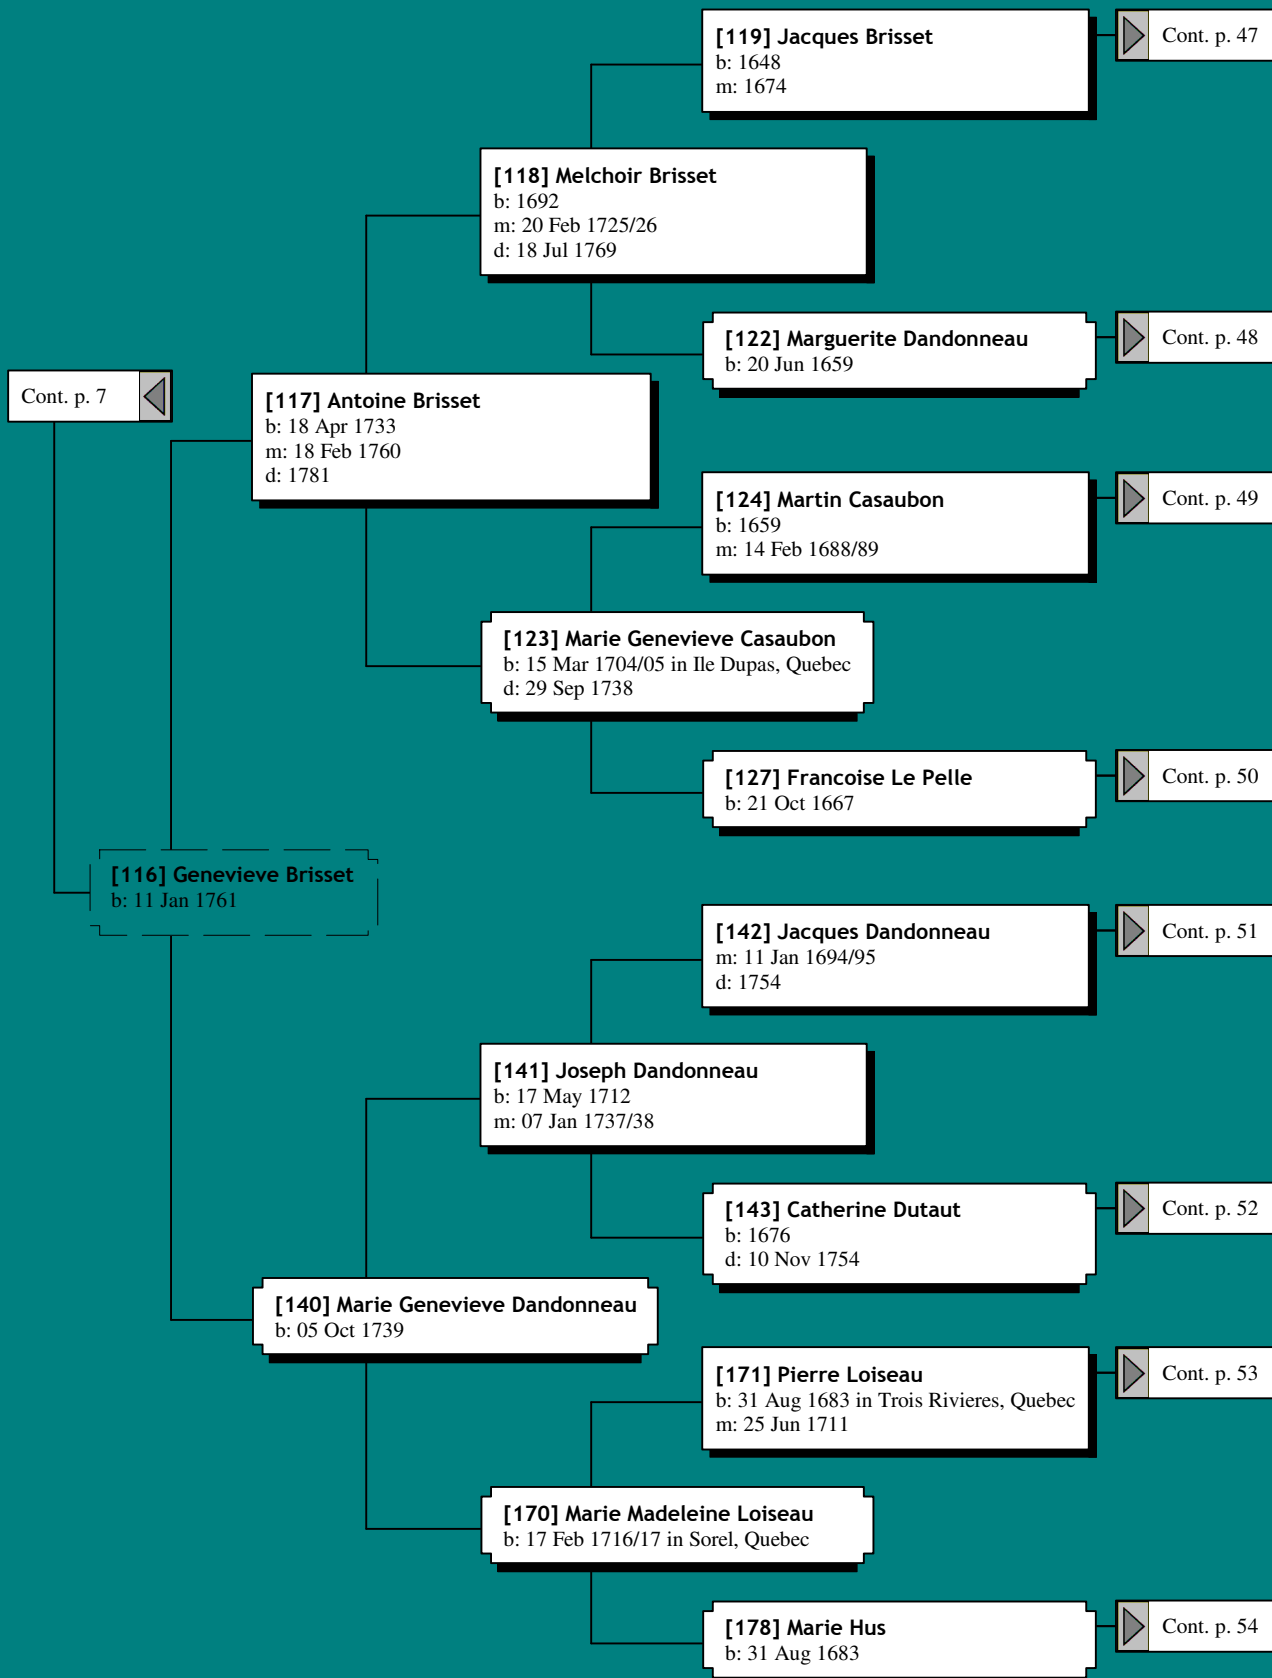

Ancestors of Anita Marie Boerjan (19 of 62)